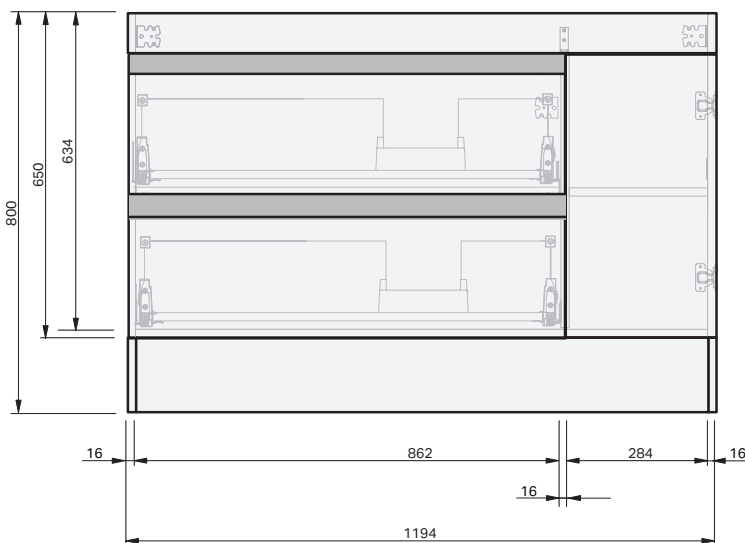

Lulu 46 Benchtop

1200 Floor 1 Door 2 Drawer Left

CABINET SPECIFICATION

Product Features

Product Code	Benchtop Vanity / 4456BT
Product Description	Lulu 46 - 1200 - Floor
Drawer Configuration	1 Door / 2 Drawer Left
Notes	Drawings depict cabinet only.

IMPORTANT NOTE: Throughout this guide, dimensions may vary by ± 2 mm. Please read the installation manual for detailed information on installing the product. St. Michel pursues a policy of continuing improvement in design and manufacturing of its products. The right is therefore reserved to vary specifications without notice.