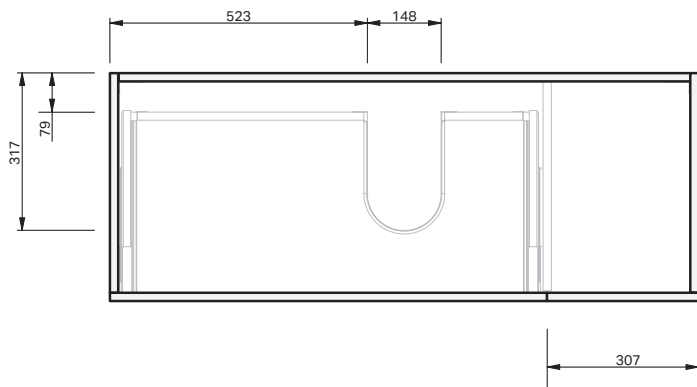

Lulu 46 Benchtop

1200 Floor 1 Door 2 Drawer Left

CABINET SPECIFICATION

Product Features

Product Code	Benchtop Vanity / 4456BT
Product Description	Lulu 46 - 1200 - Floor
Drawer Configuration	1 Door / 2 Drawer Left
Notes	Drawings depict cabinet only.

IMPORTANT NOTE: Throughout this guide, dimensions may vary by ± 2 mm. Please read the installation manual for detailed information on installing the product. St. Michel pursues a policy of continuing improvement in design and manufacturing of its products. The right is therefore reserved to vary specifications without notice.