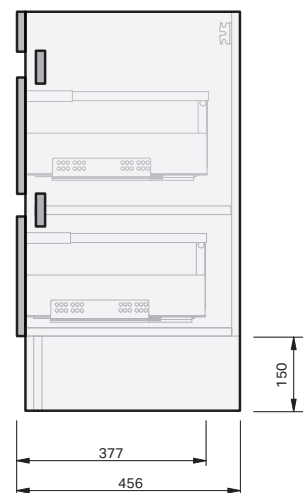

Lulu 46 Benchtop

1200 Floor 1 Door 2 Drawer Left

CABINET SPECIFICATION

Product Features

Product Code	Benchtop Vanity / 4456BT
Product Description	Lulu 46 - 1200 - Floor
Drawer Configuration	1 Door / 2 Drawer Left
Notes	Drawings depict cabinet only.

IMPORTANT NOTE: Throughout this guide, dimensions may vary by ± 2 mm. Please read the installation manual for detailed information on installing the product. St. Michel pursues a policy of continuing improvement in design and manufacturing of its products. The right is therefore reserved to vary specifications without notice.