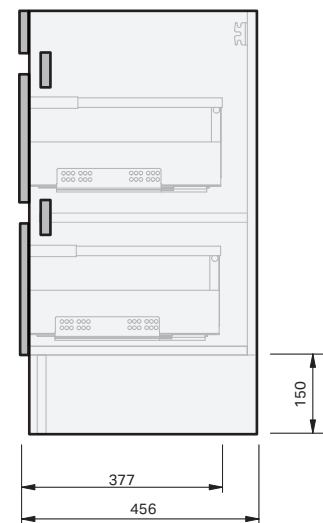

Lulu 46 Benchtop

1200 Floor 1 Door 2 Drawer Right

CABINET SPECIFICATION

Product Features

Product Code	Benchtop Vanity / 4446BT
Product Description	Lulu 46 - 1200 - Floor
Drawer Configuration	1 Door / 2 Drawer Right
Notes	Drawings depict cabinet only.

IMPORTANT NOTE: Throughout this guide, dimensions may vary by ± 2 mm. Please read the installation manual for detailed information on installing the product. St. Michel pursues a policy of continuing improvement in design and manufacturing of its products. The right is therefore reserved to vary specifications without notice.