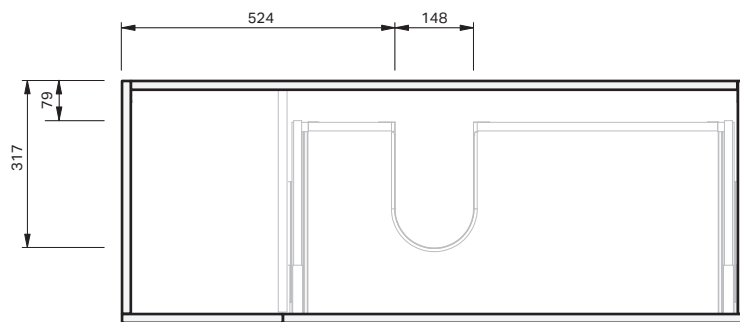

Lulu 46 Benchtop

1200 Floor 1 Door 2 Drawer Right

CABINET SPECIFICATION

Product Features

Product Code	Benchtop Vanity / 4446BT
Product Description	Lulu 46 - 1200 - Floor
Drawer Configuration	1 Door / 2 Drawer Right
Notes	Drawings depict cabinet only.

IMPORTANT NOTE: Throughout this guide, dimensions may vary by ± 2 mm. Please read the installation manual for detailed information on installing the product. St. Michel pursues a policy of continuing improvement in design and manufacturing of its products. The right is therefore reserved to vary specifications without notice.