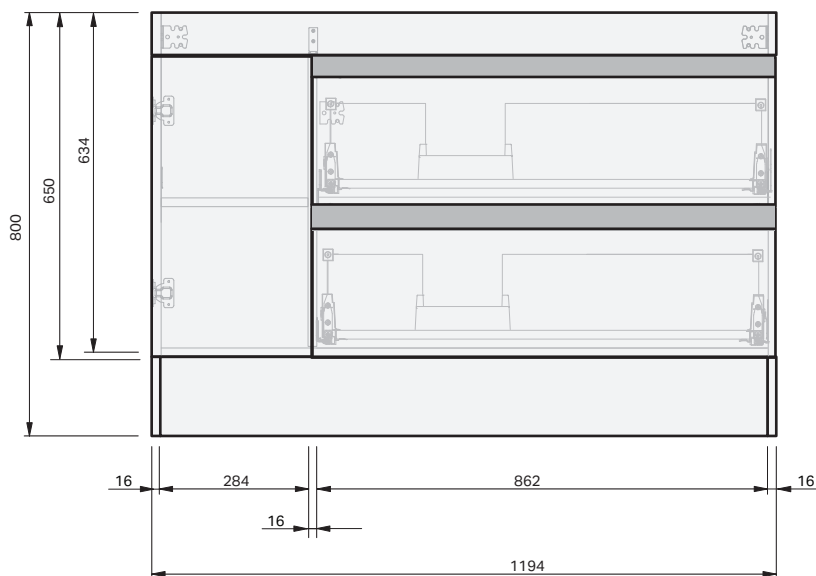

Lulu 46 Benchtop

1200 Floor 1 Door 2 Drawer Right

CABINET SPECIFICATION

Product Features

Product Code	Benchtop Vanity / 4446BT
Product Description	Lulu 46 - 1200 - Floor
Drawer Configuration	1 Door / 2 Drawer Right
Notes	Drawings depict cabinet only.

IMPORTANT NOTE: Throughout this guide, dimensions may vary by ± 2 mm. Please read the installation manual for detailed information on installing the product. St. Michel pursues a policy of continuing improvement in design and manufacturing of its products. The right is therefore reserved to vary specifications without notice.