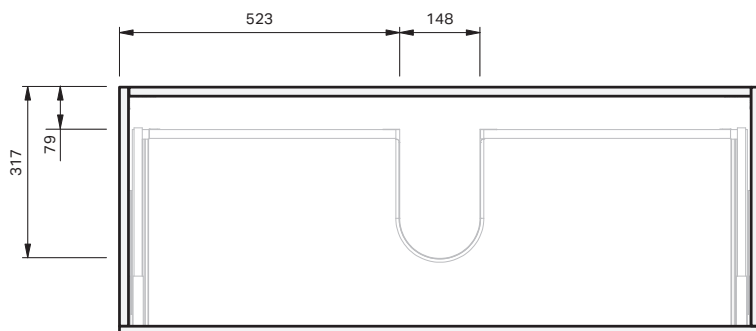

Lulu 46 Benchtop 1200 Floor 2 Drawer

CABINET SPECIFICATION

Product Features

Product Code	Benchtop Vanity / 4512BT
Product Description	Lulu 46 - 1200 - Floor
Drawer Configuration	2 Drawer
Notes	Drawings depict cabinet only.

IMPORTANT NOTE: Throughout this guide, dimensions may vary by ± 2 mm. Please read the installation manual for detailed information on installing the product. St. Michel pursues a policy of continuing improvement in design and manufacturing of its products. The right is therefore reserved to vary specifications without notice.