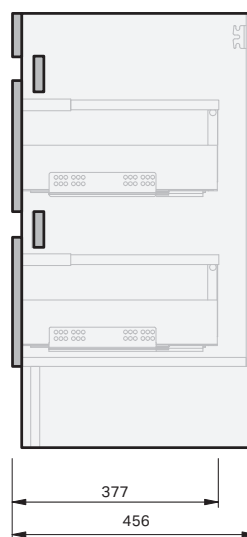

Lulu 46 Benchtop 1200 Floor 2 Drawer

CABINET SPECIFICATION

Product Features

Product Code	Benchtop Vanity / 4512BT
Product Description	Lulu 46 - 1200 - Floor
Drawer Configuration	2 Drawer
Notes	Drawings depict cabinet only.

IMPORTANT NOTE: Throughout this guide, dimensions may vary by ± 2 mm. Please read the installation manual for detailed information on installing the product. St. Michel pursues a policy of continuing improvement in design and manufacturing of its products. The right is therefore reserved to vary specifications without notice.