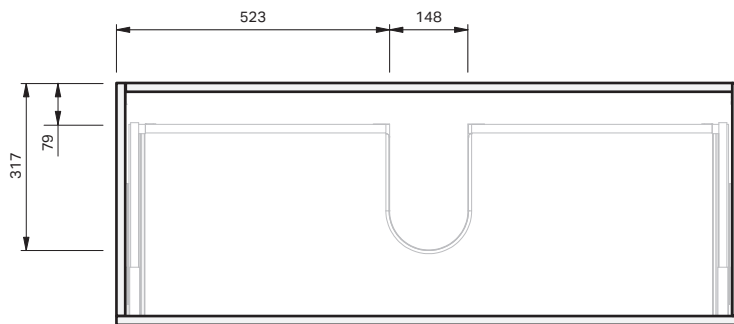

Lulu 46 Benchtop 1200 Wall 1 Drawer

CABINET SPECIFICATION

Product Features

Product Code	Benchtop Vanity / 4510BT
Product Description	Lulu 46 - 1200 - Wall
Drawer Configuration	1 Drawer
Notes	Drawings depict cabinet only.

IMPORTANT NOTE: Throughout this guide, dimensions may vary by ± 2 mm. Please read the installation manual for detailed information on installing the product. St. Michel pursues a policy of continuing improvement in design and manufacturing of its products. The right is therefore reserved to vary specifications without notice.