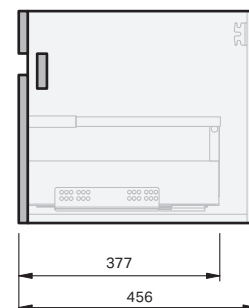

Lulu 46 Benchtop 1200 Wall 1 Drawer

CABINET SPECIFICATION

Product Features

Product Code	Benchtop Vanity / 4510BT
Product Description	Lulu 46 - 1200 - Wall
Drawer Configuration	1 Drawer
Notes	Drawings depict cabinet only.

IMPORTANT NOTE: Throughout this guide, dimensions may vary by ± 2 mm. Please read the installation manual for detailed information on installing the product. St. Michel pursues a policy of continuing improvement in design and manufacturing of its products. The right is therefore reserved to vary specifications without notice.