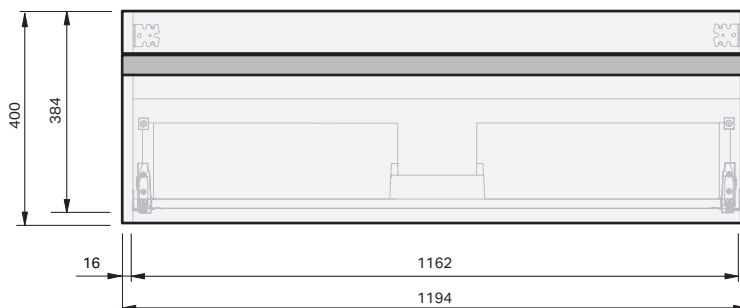

Lulu 46 Benchtop 1200 Wall 1 Drawer

CABINET SPECIFICATION

Product Features

Product Code	Benchtop Vanity / 4510BT
Product Description	Lulu 46 - 1200 - Wall
Drawer Configuration	1 Drawer
Notes	Drawings depict cabinet only.

IMPORTANT NOTE: Throughout this guide, dimensions may vary by ± 2 mm. Please read the installation manual for detailed information on installing the product. St. Michel pursues a policy of continuing improvement in design and manufacturing of its products. The right is therefore reserved to vary specifications without notice.