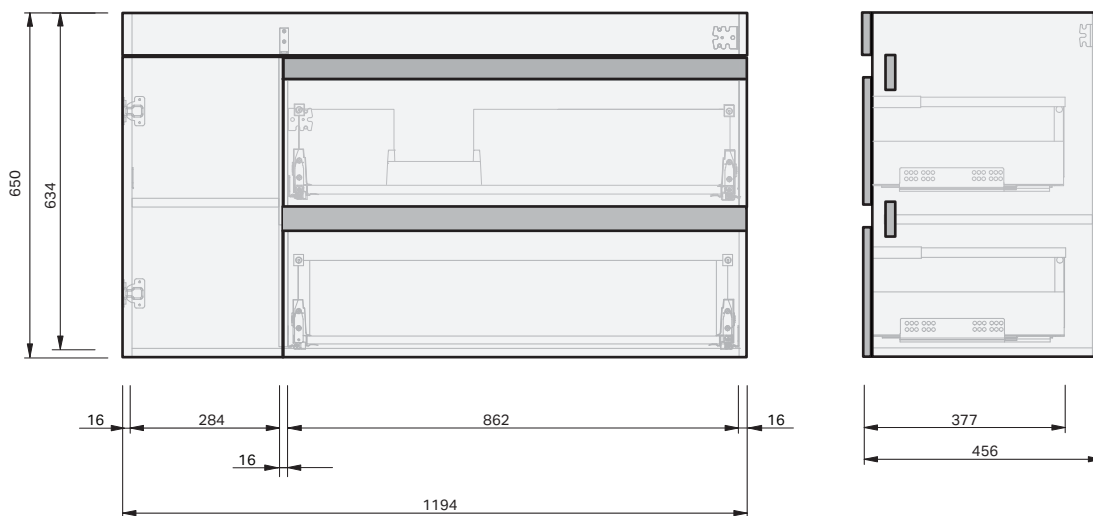

Lulu 46 Benchtop 1200 Wall 1 Door 2 Drawer Right

CABINET SPECIFICATION

Product Features

Product Code	Benchtop Vanity / 4445BT
Product Description	Lulu 46 - 1200 - Wall
Drawer Configuration	1 Door / 2 Drawer Right
Notes	Drawings depict cabinet only.

IMPORTANT NOTE: Throughout this guide, dimensions may vary by ± 2 mm. Please read the installation manual for detailed information on installing the product. St. Michel pursues a policy of continuing improvement in design and manufacturing of its products. The right is therefore reserved to vary specifications without notice.