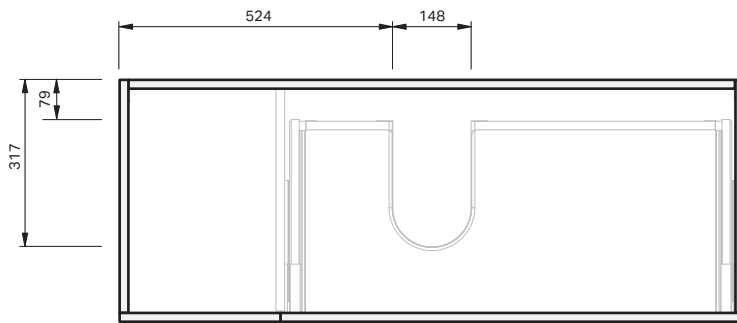

Lulu 46 Benchtop 1200 Wall 1 Door 2 Drawer Right

CABINET SPECIFICATION

Product Features

Product Code	Benchtop Vanity / 4445BT
Product Description	Lulu 46 - 1200 - Wall
Drawer Configuration	1 Door / 2 Drawer Right
Notes	Drawings depict cabinet only.

IMPORTANT NOTE: Throughout this guide, dimensions may vary by ± 2 mm. Please read the installation manual for detailed information on installing the product. St. Michel pursues a policy of continuing improvement in design and manufacturing of its products. The right is therefore reserved to vary specifications without notice.