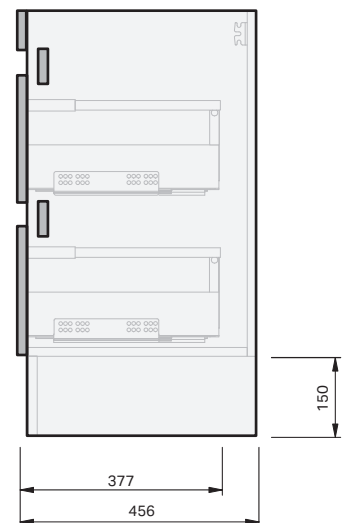

Lulu 46 Benchtop 1200DB Floor 4 Drawer

CABINET SPECIFICATION

Product Features

Product Code	Benchtop Vanity / 4459BT
Product Description	Lulu 46 - 1200DB - Floor
Drawer Configuration	4 Drawer
Notes	Drawings depict cabinet only.

IMPORTANT NOTE: Throughout this guide, dimensions may vary by ± 2 mm. Please read the installation manual for detailed information on installing the product. St. Michel pursues a policy of continuing improvement in design and manufacturing of its products. The right is therefore reserved to vary specifications without notice.