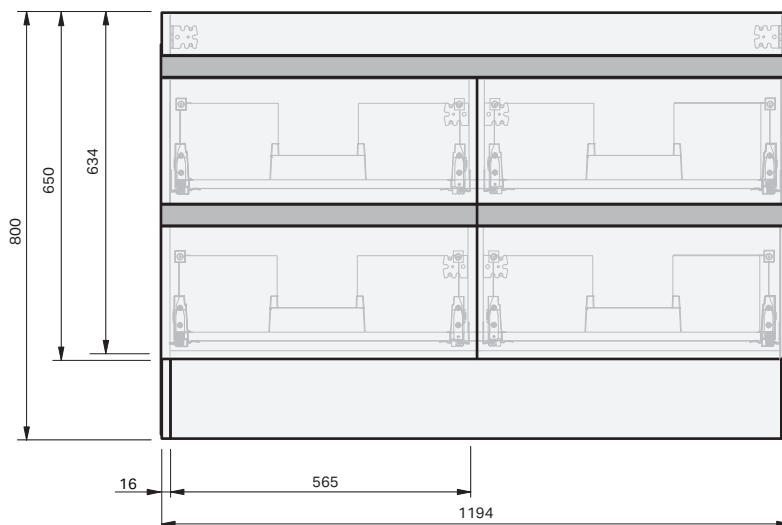

Lulu 46 Benchtop 1200DB Floor 4 Drawer

CABINET SPECIFICATION

Product Features

Product Code	Benchtop Vanity / 4459BT
Product Description	Lulu 46 - 1200DB - Floor
Drawer Configuration	4 Drawer
Notes	Drawings depict cabinet only.

IMPORTANT NOTE: Throughout this guide, dimensions may vary by ± 2 mm. Please read the installation manual for detailed information on installing the product. St. Michel pursues a policy of continuing improvement in design and manufacturing of its products. The right is therefore reserved to vary specifications without notice.