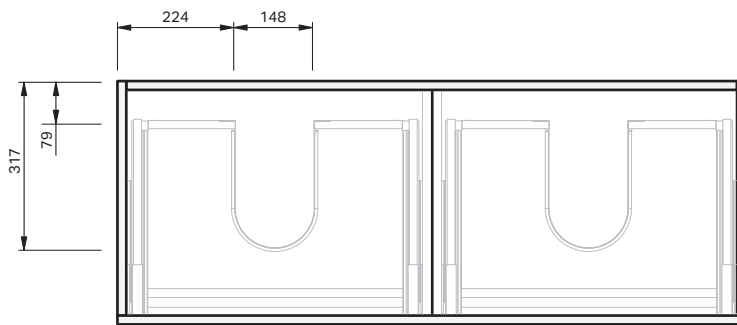

Lulu 46 Benchtop 1200DB Floor 4 Drawer

CABINET SPECIFICATION

Product Features

Product Code	Benchtop Vanity / 4459BT
Product Description	Lulu 46 - 1200DB - Floor
Drawer Configuration	4 Drawer
Notes	Drawings depict cabinet only.

IMPORTANT NOTE: Throughout this guide, dimensions may vary by ± 2 mm. Please read the installation manual for detailed information on installing the product. St. Michel pursues a policy of continuing improvement in design and manufacturing of its products. The right is therefore reserved to vary specifications without notice.