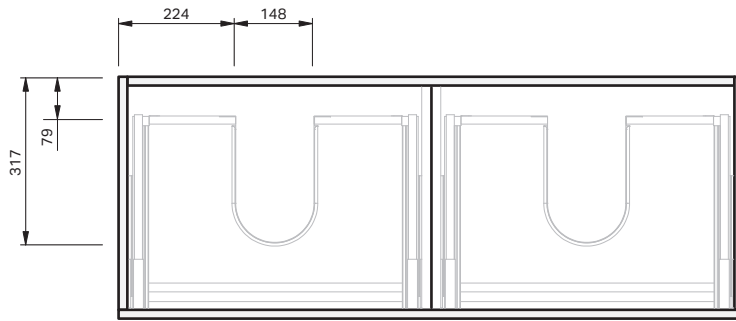

Lulu 46 Benchtop 1200DB Wall 2 Drawer

CABINET SPECIFICATION

Product Features

Product Code	Benchtop Vanity / 4457BT
Product Description	Lulu 46 - 1200DB - Wall
Drawer Configuration	2 Drawer (side by side)
Notes	Drawings depict cabinet only.

IMPORTANT NOTE: Throughout this guide, dimensions may vary by ± 2 mm. Please read the installation manual for detailed information on installing the product. St. Michel pursues a policy of continuing improvement in design and manufacturing of its products. The right is therefore reserved to vary specifications without notice.