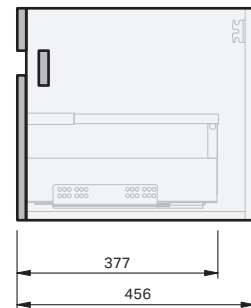

Lulu 46 Benchtop 1200DB Wall 2 Drawer

CABINET SPECIFICATION

Product Features

Product Code	Benchtop Vanity / 4457BT
Product Description	Lulu 46 - 1200DB - Wall
Drawer Configuration	2 Drawer (side by side)
Notes	Drawings depict cabinet only.

IMPORTANT NOTE: Throughout this guide, dimensions may vary by ± 2 mm. Please read the installation manual for detailed information on installing the product. St. Michel pursues a policy of continuing improvement in design and manufacturing of its products. The right is therefore reserved to vary specifications without notice.