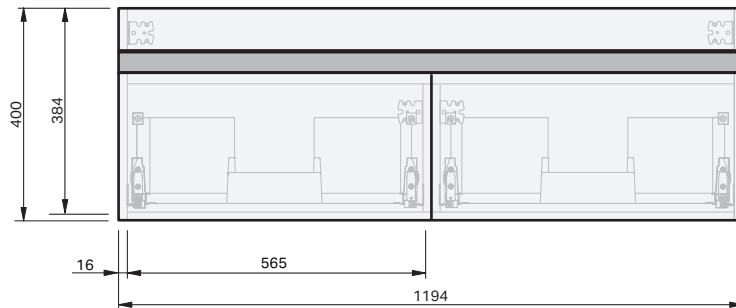

Lulu 46 Benchtop 1200DB Wall 2 Drawer

CABINET SPECIFICATION

Product Features

Product Code	Benchtop Vanity / 4457BT
Product Description	Lulu 46 - 1200DB - Wall
Drawer Configuration	2 Drawer (side by side)
Notes	Drawings depict cabinet only.

IMPORTANT NOTE: Throughout this guide, dimensions may vary by ± 2 mm. Please read the installation manual for detailed information on installing the product. St. Michel pursues a policy of continuing improvement in design and manufacturing of its products. The right is therefore reserved to vary specifications without notice.