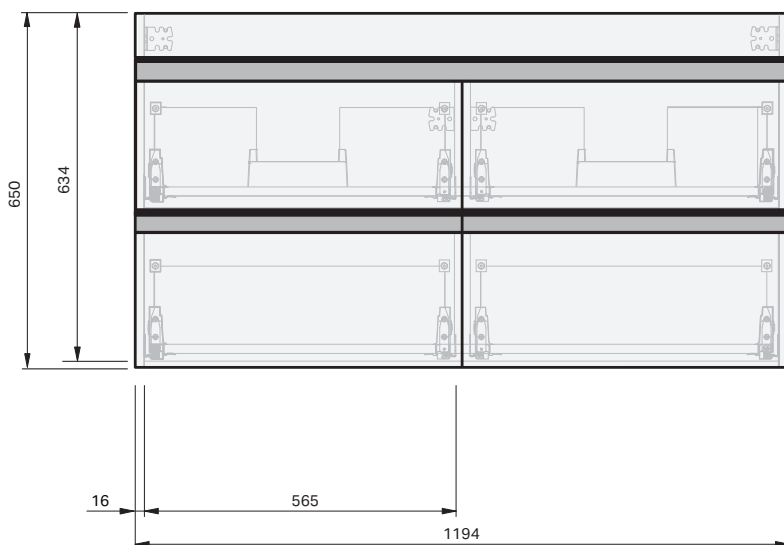

# Lulu 46 Benchtop 1200DB Wall 4 Drawer

## CABINET SPECIFICATION

### Product Features

Product Code	Benchtop Vanity / 4458BT
Product Description	Lulu 46 - 1200DB - Wall
Drawer Configuration	4 Drawer
Notes	Drawings depict cabinet only.

**IMPORTANT NOTE:** Throughout this guide, dimensions may vary by  $\pm 2$ mm. Please read the installation manual for detailed information on installing the product. St. Michel pursues a policy of continuing improvement in design and manufacturing of its products. The right is therefore reserved to vary specifications without notice.