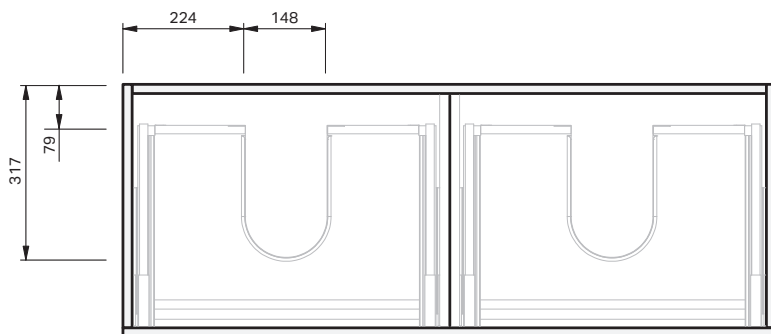

# Lulu 46 Benchtop 1200DB Wall 4 Drawer

### Product Features

Product Code	Benchtop Vanity / 4458BT
Product Description	Lulu 46 - 1200DB - Wall
Drawer Configuration	4 Drawer
Notes	Drawings depict cabinet only.

**IMPORTANT NOTE:** Throughout this guide, dimensions may vary by  $\pm 2$ mm. Please read the installation manual for detailed information on installing the product. St. Michel pursues a policy of continuing improvement in design and manufacturing of its products. The right is therefore reserved to vary specifications without notice.