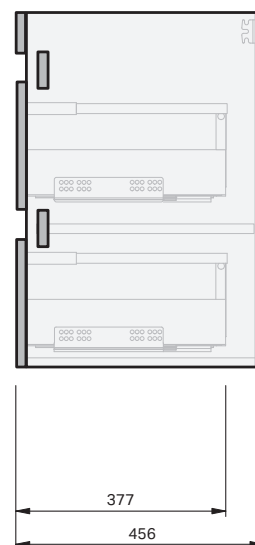

# Lulu 46 Benchtop 1200DB Wall 4 Drawer

## CABINET SPECIFICATION

### Product Features

Product Code	Benchtop Vanity / 4458BT
Product Description	Lulu 46 - 1200DB - Wall
Drawer Configuration	4 Drawer
Notes	Drawings depict cabinet only.

**IMPORTANT NOTE:** Throughout this guide, dimensions may vary by  $\pm 2$ mm. Please read the installation manual for detailed information on installing the product. St. Michel pursues a policy of continuing improvement in design and manufacturing of its products. The right is therefore reserved to vary specifications without notice.