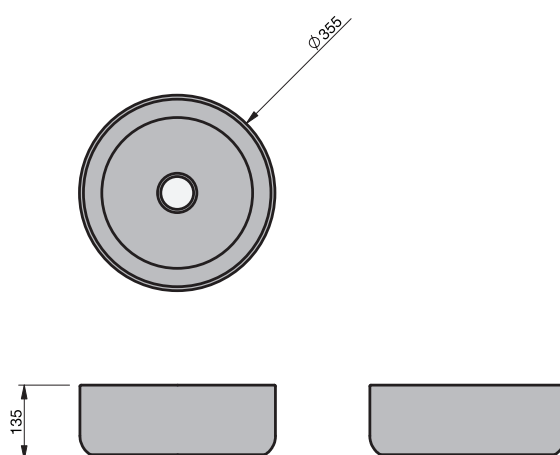

Ella

BASIN SPECIFICATION

Product Features

Product Code	Gloss White / 11579 Matte White / 11580 Matte Black / 11581 Matte White & Grey / 11582 Matte White & Black / 11586
Type of basin	Vessel
Material of basin	Ceramic
Capacity of basin	8 litre
Overflow Configuration	No overflow
Colour Options	Gloss White Matte White Matte Black Matte White & Grey Matte White & Black

- The basin must be sealed to the top with an acetic cured silicone sealant.
- Epoxy type sealants must not be used.

INDICATES FURNITURE TOP SURFACE -----

IMPORTANT NOTE: Throughout this guide, dimensions may vary by ± 5 mm. Please read the installation manual for detailed information on installing the product. St. Michel pursues a policy of continuing improvement in design and manufacturing of its products. The right is therefore reserved to vary specifications without notice.