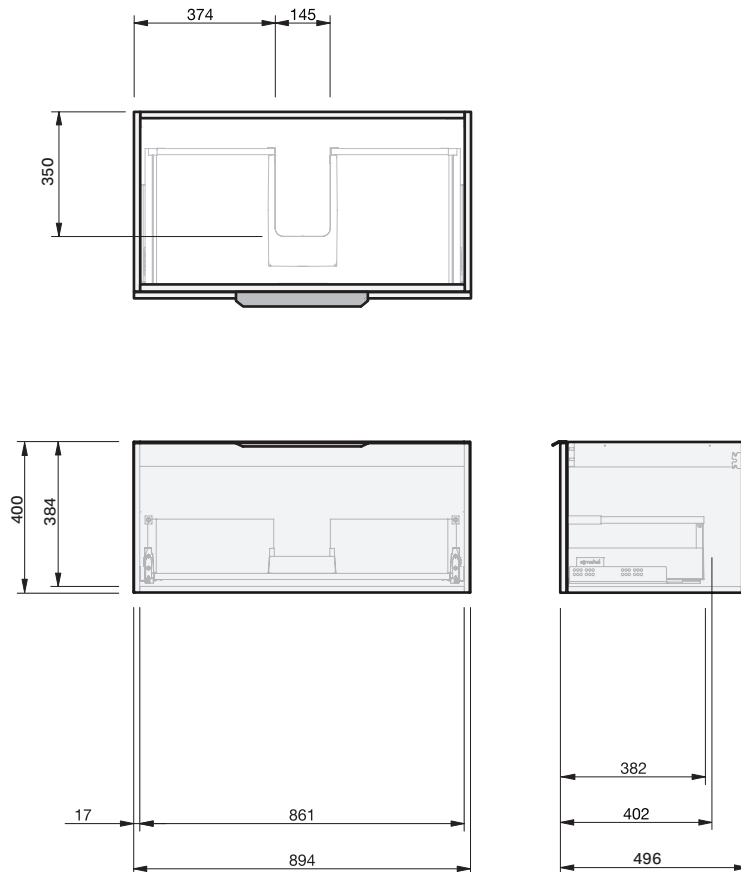

# Ivy 50 Console 900 Wall 1 Drawer

## CABINET SPECIFICATION

| Product Features     |                               |
|----------------------|-------------------------------|
| Product Code         | Console Vanity / 9182         |
| Product Description  | Ivy 50 - 900 - Wall           |
| Drawer Configuration | 1 Drawer                      |
| Notes:               | Drawings depict cabinet only. |

**IMPORTANT NOTE:** Throughout this guide, dimensions may vary by  $\pm 2$ mm. Please read the installation manual for detailed information on installing the product. St. Michel pursues a policy of continuing improvement in design and manufacturing of its products. The right is therefore reserved to vary specifications without notice.