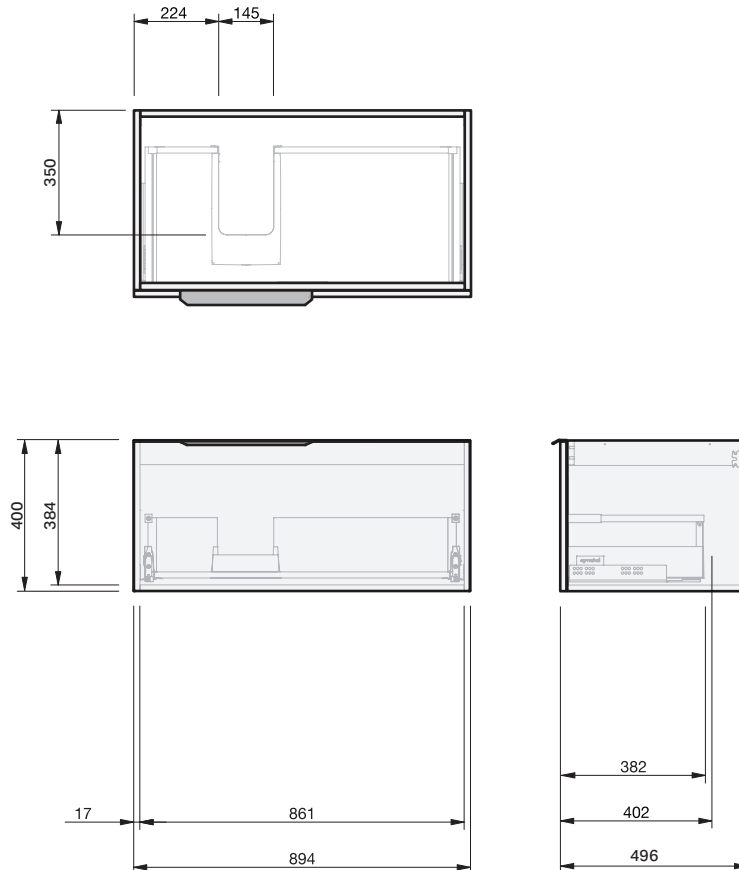

Ivy 50 Console 900L Wall 1 Drawer

CABINET SPECIFICATION

Product Features

Product Code	Console Vanity / 9184
Product Description	Ivy 50 - 900L - Wall
Drawer Configuration	1 Drawer
Notes:	Drawings depict cabinet only.

IMPORTANT NOTE: Throughout this guide, dimensions may vary by ± 2 mm. Please read the installation manual for detailed information on installing the product. St. Michel pursues a policy of continuing improvement in design and manufacturing of its products. The right is therefore reserved to vary specifications without notice.