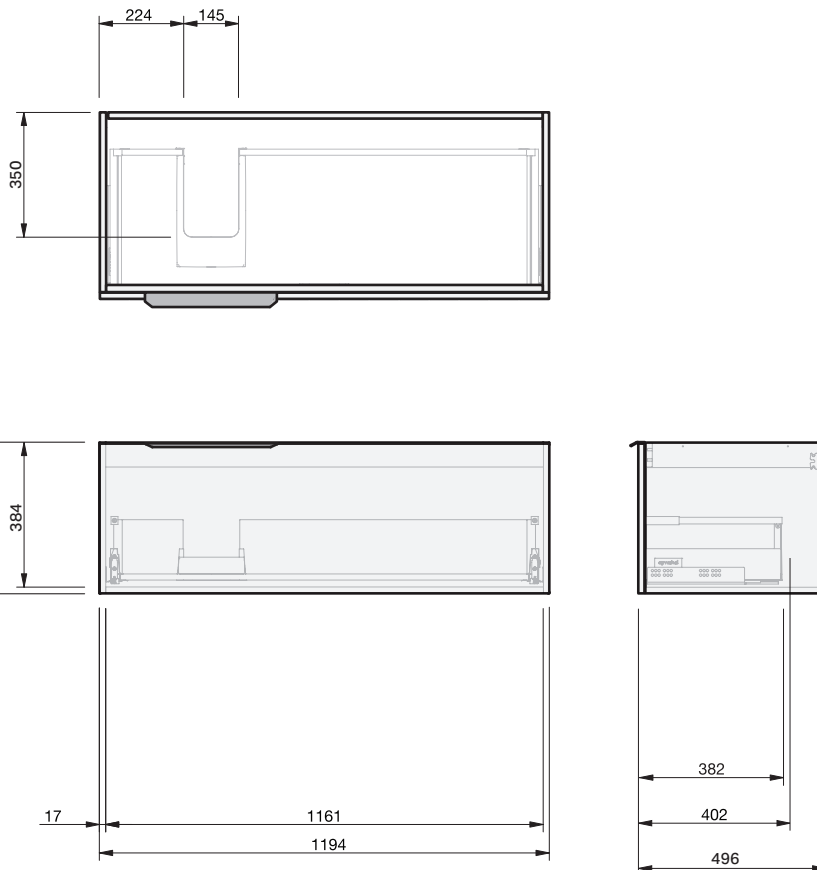

Ivy 50 Console 1200L Wall 1 Drawer

CABINET SPECIFICATION

Product Features

Product Code	Console Vanity / 9190
Product Description	Ivy 50 - 1200L - Wall
Drawer Configuration	1 Drawer
Notes:	Drawings depict cabinet only.

IMPORTANT NOTE: Throughout this guide, dimensions may vary by ± 2 mm. Please read the installation manual for detailed information on installing the product. St. Michel pursues a policy of continuing improvement in design and manufacturing of its products. The right is therefore reserved to vary specifications without notice.