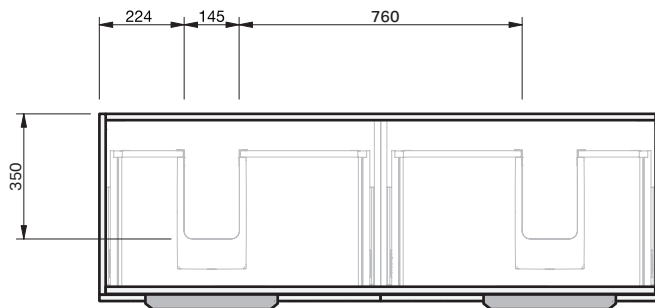

Ivy 50 Console

1500DB Wall 2 Drawer

CABINET SPECIFICATION

Product Features

Product Code	Console Vanity / 9231
Product Description	Ivy 50 - 1500DB - Wall
Drawer Configuration	2 Drawer
Notes:	Drawings depict cabinet only.

IMPORTANT NOTE: Throughout this guide, dimensions may vary by ± 2 mm. Please read the installation manual for detailed information on installing the product. St. Michel pursues a policy of continuing improvement in design and manufacturing of its products. The right is therefore reserved to vary specifications without notice.