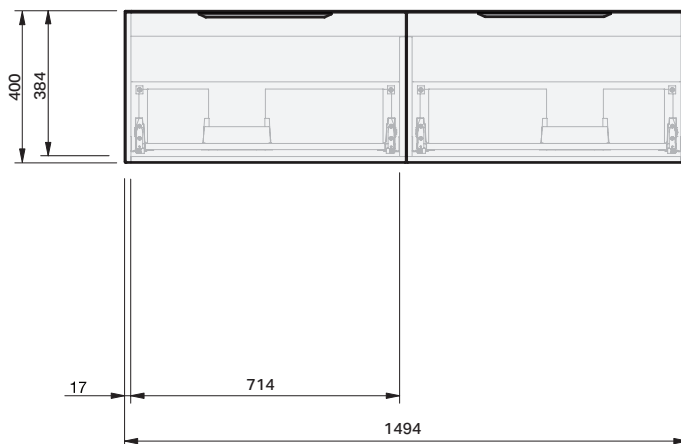

Ivy 50 Console

1500DB Wall 2 Drawer

CABINET SPECIFICATION

Product Features

Product Code	Console Vanity / 9231
Product Description	Ivy 50 - 1500DB - Wall
Drawer Configuration	2 Drawer
Notes:	Drawings depict cabinet only.

IMPORTANT NOTE: Throughout this guide, dimensions may vary by ± 2 mm. Please read the installation manual for detailed information on installing the product. St. Michel pursues a policy of continuing improvement in design and manufacturing of its products. The right is therefore reserved to vary specifications without notice.