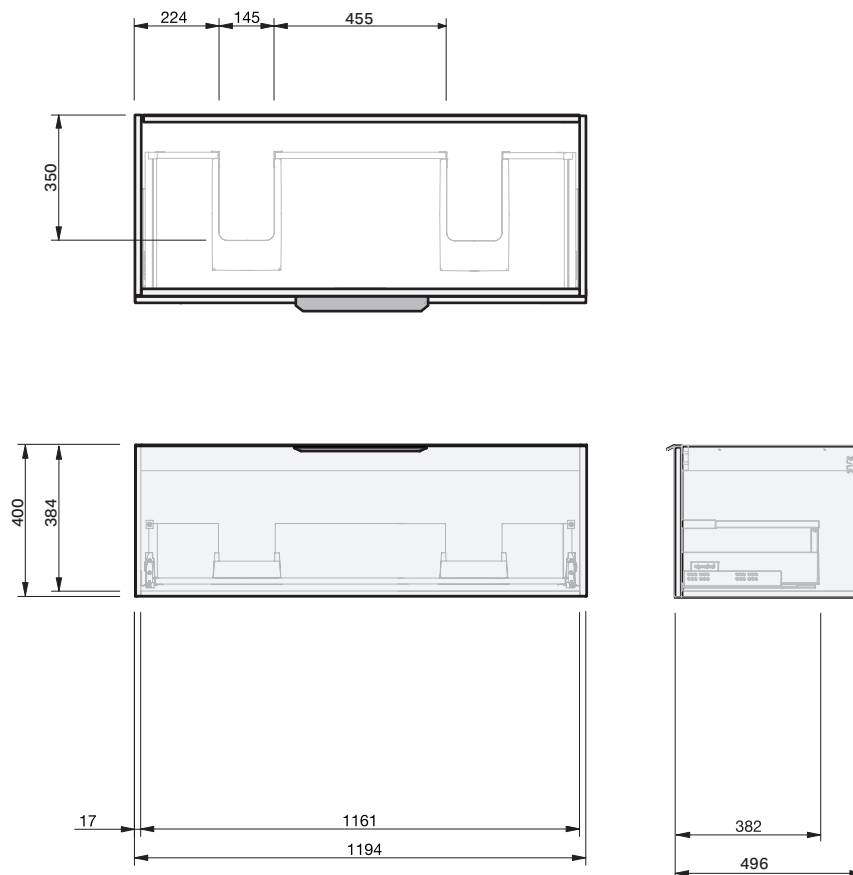

Ivy 50 Console

1200DB Wall 1 Drawer

CABINET SPECIFICATION

Product Features

Product Code	Console Vanity / 9230
Product Description	Ivy 50 - 1200DB - Wall
Drawer Configuration	1 Drawer
Notes	Drawings depict cabinet only

IMPORTANT NOTE: Throughout this guide, dimensions may vary by ± 2 mm. Please read the installation manual for detailed information on installing the product. St. Michel pursues a policy of continuing improvement in design and manufacturing of its products. The right is therefore reserved to vary specifications without notice.