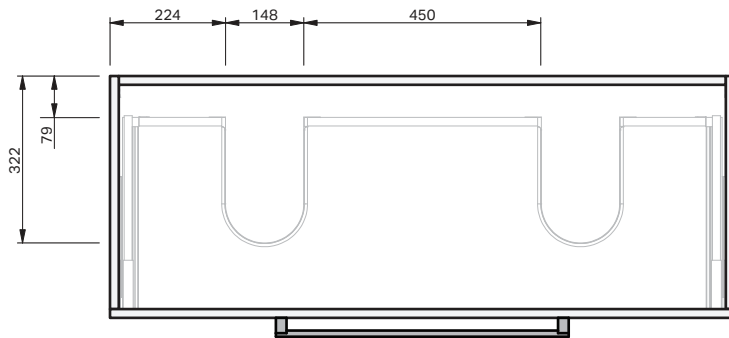

Riva Classic 46 Console 1200DB Floor 4 Drawer

CABINET SPECIFICATION

Product Features

Product Code	Ceramic Console / 1072
Product Description	Riva Classic 46 - 1200DB - Floor
Drawer Configuration	4 Drawer
Notes	Drawings depict cabinet only.

IMPORTANT NOTE: Throughout this guide, dimensions may vary by ± 2 mm. Please read the installation manual for detailed information on installing the product. St. Michel pursues a policy of continuing improvement in design and manufacturing of its products. The right is therefore reserved to vary specifications without notice.