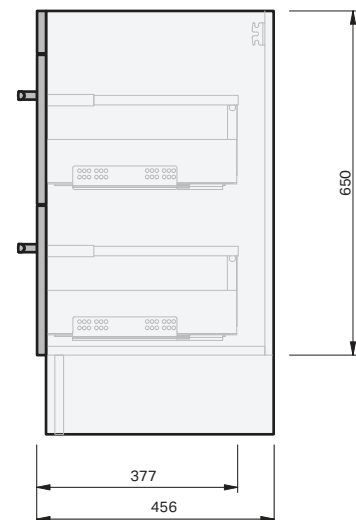

Riva Classic 46 Console 1200DB Floor 4 Drawer

CABINET SPECIFICATION

Product Features

Product Code	Ceramic Console / 1072
Product Description	Riva Classic 46 - 1200DB - Floor
Drawer Configuration	4 Drawer
Notes	Drawings depict cabinet only.

IMPORTANT NOTE: Throughout this guide, dimensions may vary by ± 2 mm. Please read the installation manual for detailed information on installing the product. St. Michel pursues a policy of continuing improvement in design and manufacturing of its products. The right is therefore reserved to vary specifications without notice.