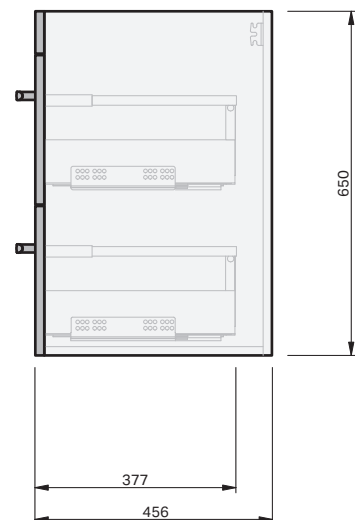

Riva Classic 46 Console 1200DB Wall 4 Drawer

CABINET SPECIFICATION

Product Features

Product Code	Ceramic Console / 1071
Product Description	Riva Classic 46 - 1200DB - Wall
Drawer Configuration	4 Drawer
Notes	Drawings depict cabinet only.

IMPORTANT NOTE: Throughout this guide, dimensions may vary by ± 2 mm. Please read the installation manual for detailed information on installing the product. St. Michel pursues a policy of continuing improvement in design and manufacturing of its products. The right is therefore reserved to vary specifications without notice.