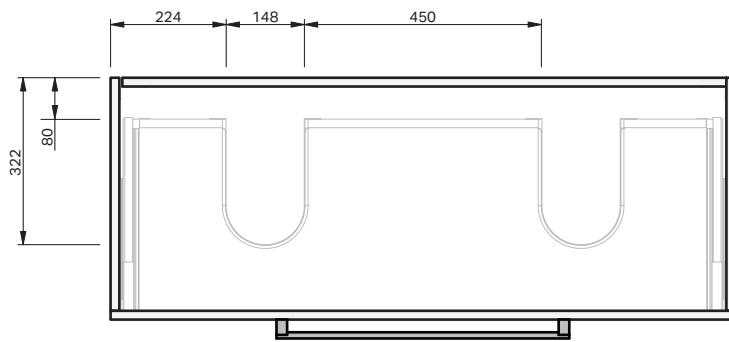

Riva Classic 46 Console 1200DB Wall 4 Drawer

CABINET SPECIFICATION

Product Features

Product Code	Ceramic Console / 1071
Product Description	Riva Classic 46 - 1200DB - Wall
Drawer Configuration	4 Drawer
Notes	Drawings depict cabinet only.

IMPORTANT NOTE: Throughout this guide, dimensions may vary by ± 2 mm. Please read the installation manual for detailed information on installing the product. St. Michel pursues a policy of continuing improvement in design and manufacturing of its products. The right is therefore reserved to vary specifications without notice.