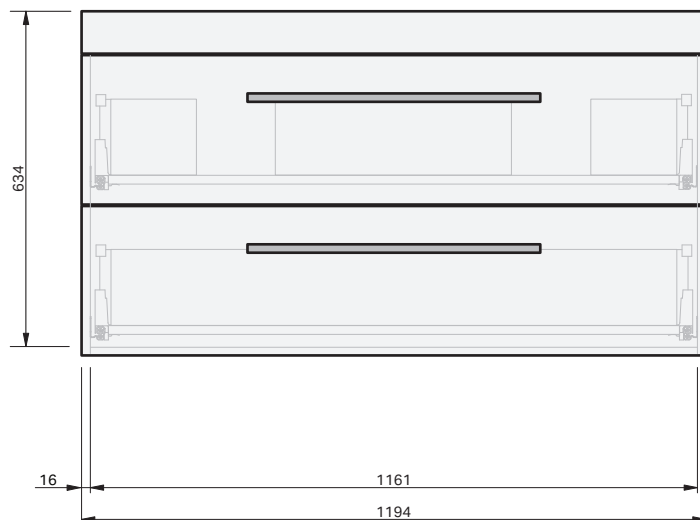

Riva Classic 46 Console 1200DB Wall 4 Drawer

CABINET SPECIFICATION

Product Features

Product Code	Ceramic Console / 1071
Product Description	Riva Classic 46 - 1200DB - Wall
Drawer Configuration	4 Drawer
Notes	Drawings depict cabinet only.

IMPORTANT NOTE: Throughout this guide, dimensions may vary by ± 2 mm. Please read the installation manual for detailed information on installing the product. St. Michel pursues a policy of continuing improvement in design and manufacturing of its products. The right is therefore reserved to vary specifications without notice.