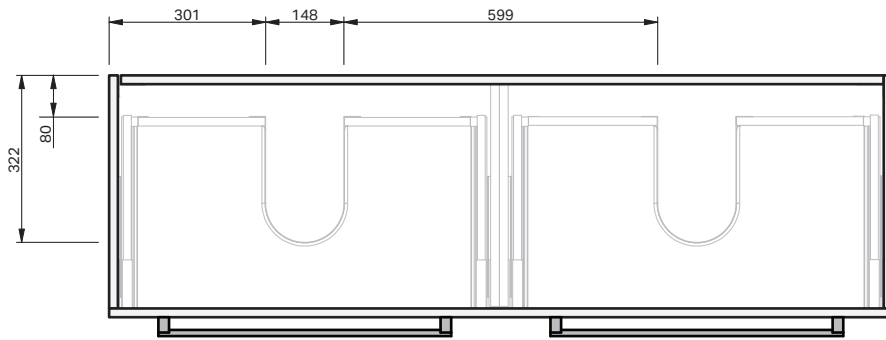

## CABINET SPECIFICATION

### Product Features

Product Code	Mineral Cast Console / 1087
Product Description	Riva Classic 46 - 1500DB - Floor
Drawer Configuration	4 Drawer
Notes	Drawings depict cabinet only.

**IMPORTANT NOTE:** Throughout this guide, dimensions may vary by  $\pm 2$ mm. Please read the installation manual for detailed information on installing the product. St. Michel pursues a policy of continuing improvement in design and manufacturing of its products. The right is therefore reserved to vary specifications without notice.