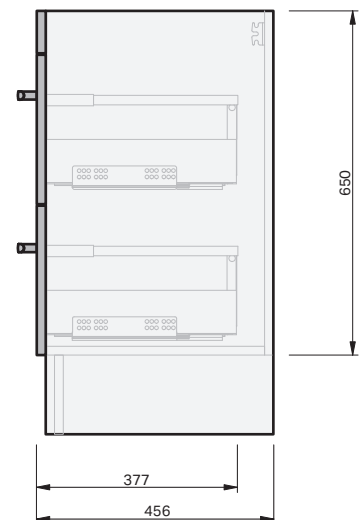

# Riva Classic 46 Console 1500DB Floor 4 Drawer

## CABINET SPECIFICATION

### Product Features

Product Code	Mineral Cast Console / 1087
Product Description	Riva Classic 46 - 1500DB - Floor
Drawer Configuration	4 Drawer
Notes	Drawings depict cabinet only.

**IMPORTANT NOTE:** Throughout this guide, dimensions may vary by  $\pm 2$ mm. Please read the installation manual for detailed information on installing the product. St. Michel pursues a policy of continuing improvement in design and manufacturing of its products. The right is therefore reserved to vary specifications without notice.