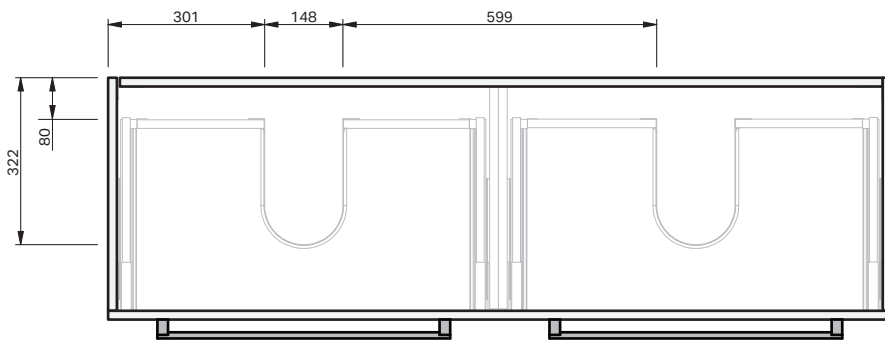

Riva Classic 46 Console 1500DB Wall 4 Drawer

CABINET SPECIFICATION

Product Features

Product Code	Mineral Cast Console / 1085
Product Description	Riva Classic 46 - 1500DB - Wall
Drawer Configuration	4 Drawer
Notes	Drawings depict cabinet only.

IMPORTANT NOTE: Throughout this guide, dimensions may vary by ± 2 mm. Please read the installation manual for detailed information on installing the product. St. Michel pursues a policy of continuing improvement in design and manufacturing of its products. The right is therefore reserved to vary specifications without notice.