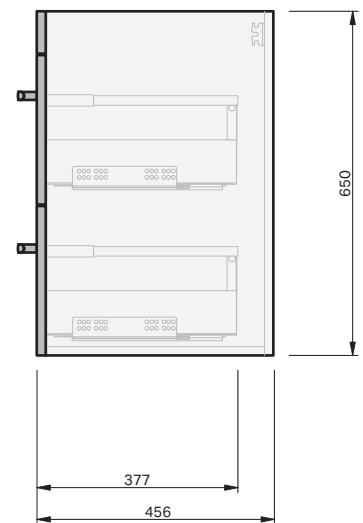

Riva Classic 46 Console 1500DB Wall 4 Drawer

CABINET SPECIFICATION

Product Features

Product Code	Mineral Cast Console / 1085
Product Description	Riva Classic 46 - 1500DB - Wall
Drawer Configuration	4 Drawer
Notes	Drawings depict cabinet only.

IMPORTANT NOTE: Throughout this guide, dimensions may vary by ± 2 mm. Please read the installation manual for detailed information on installing the product. St. Michel pursues a policy of continuing improvement in design and manufacturing of its products. The right is therefore reserved to vary specifications without notice.