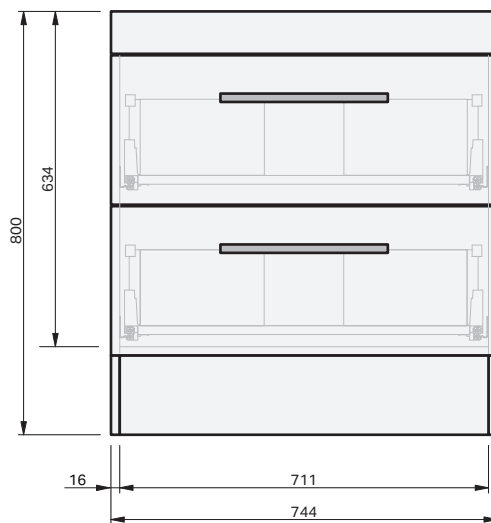

Riva Classic 46 Console 750 Floor 2 Drawer

CABINET SPECIFICATION

Product Features

Product Code	Mineral Cast Console / 1023 Ceramic Console / 1043
Product Description	Riva Classic 46 - 750 - Floor
Drawer Configuration	2 Drawer
Notes	Drawings depict cabinet only.

IMPORTANT NOTE: Throughout this guide, dimensions may vary by ± 2 mm. Please read the installation manual for detailed information on installing the product. St. Michel pursues a policy of continuing improvement in design and manufacturing of its products. The right is therefore reserved to vary specifications without notice.