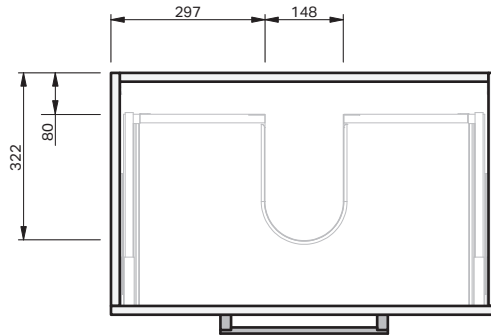

Riva Classic 46 Console 750 Floor 2 Drawer

CABINET SPECIFICATION

Product Features

Product Code	Mineral Cast Console / 1023 Ceramic Console / 1043
Product Description	Riva Classic 46 - 750 - Floor
Drawer Configuration	2 Drawer
Notes	Drawings depict cabinet only.

IMPORTANT NOTE: Throughout this guide, dimensions may vary by ± 2 mm. Please read the installation manual for detailed information on installing the product. St. Michel pursues a policy of continuing improvement in design and manufacturing of its products. The right is therefore reserved to vary specifications without notice.