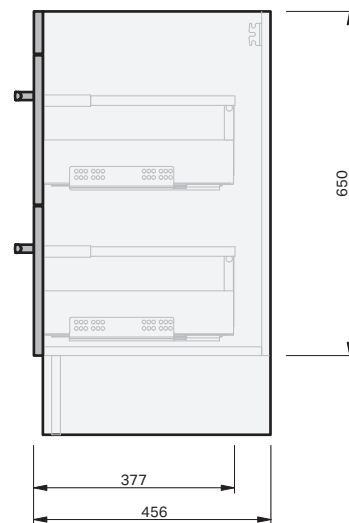

Riva Classic 46 Console 750 Floor 2 Drawer

CABINET SPECIFICATION

Product Features

Product Code	Mineral Cast Console / 1023 Ceramic Console / 1043
Product Description	Riva Classic 46 - 750 - Floor
Drawer Configuration	2 Drawer
Notes	Drawings depict cabinet only.

IMPORTANT NOTE: Throughout this guide, dimensions may vary by ± 2 mm. Please read the installation manual for detailed information on installing the product. St. Michel pursues a policy of continuing improvement in design and manufacturing of its products. The right is therefore reserved to vary specifications without notice.