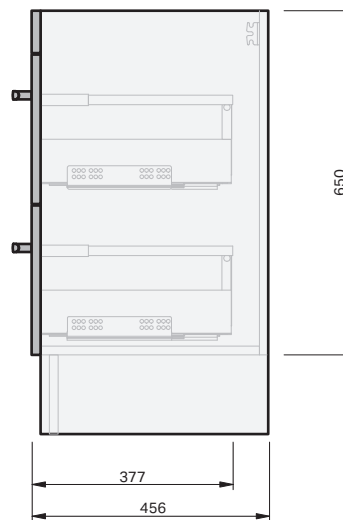

# Riva Classic 46 Console 900 Floor 2 Drawer

## CABINET SPECIFICATION

### Product Features

Product Code	Mineral Cast Console / 1027 Ceramic Console / 1047
Product Description	Riva Classic 46 - 900 - Floor
Drawer Configuration	2 Drawer
Notes	Drawings depict cabinet only.

**IMPORTANT NOTE:** Throughout this guide, dimensions may vary by  $\pm 2$ mm. Please read the installation manual for detailed information on installing the product. St. Michel pursues a policy of continuing improvement in design and manufacturing of its products. The right is therefore reserved to vary specifications without notice.