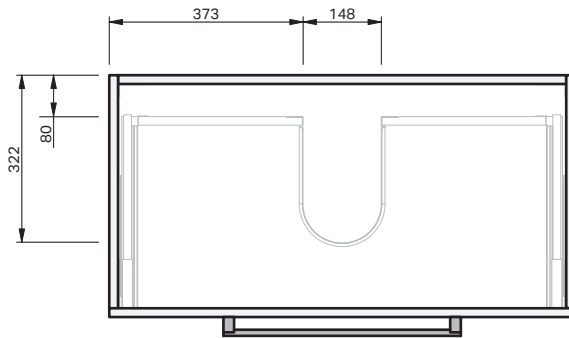

### Product Features

Product Code	Mineral Cast Console / 1027 Ceramic Console / 1047
Product Description	Riva Classic 46 - 900 - Floor
Drawer Configuration	2 Drawer
Notes	Drawings depict cabinet only.

**IMPORTANT NOTE:** Throughout this guide, dimensions may vary by  $\pm 2$ mm. Please read the installation manual for detailed information on installing the product. St. Michel pursues a policy of continuing improvement in design and manufacturing of its products. The right is therefore reserved to vary specifications without notice.