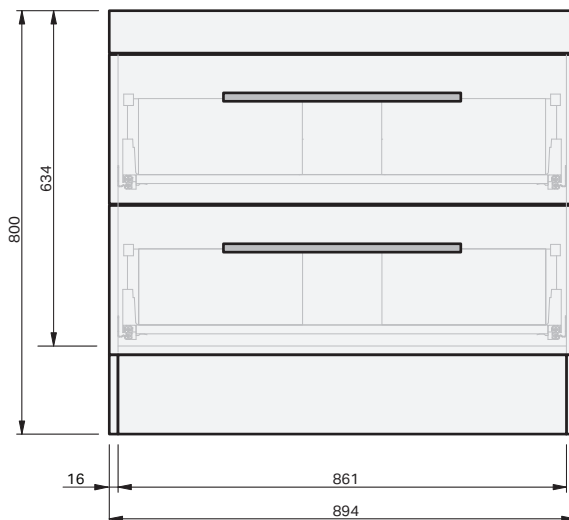

# Riva Classic 46 Console 900 Floor 2 Drawer

## CABINET SPECIFICATION

### Product Features

Product Code	Mineral Cast Console / 1027 Ceramic Console / 1047
Product Description	Riva Classic 46 - 900 - Floor
Drawer Configuration	2 Drawer
Notes	Drawings depict cabinet only.

**IMPORTANT NOTE:** Throughout this guide, dimensions may vary by  $\pm 2$ mm. Please read the installation manual for detailed information on installing the product. St. Michel pursues a policy of continuing improvement in design and manufacturing of its products. The right is therefore reserved to vary specifications without notice.