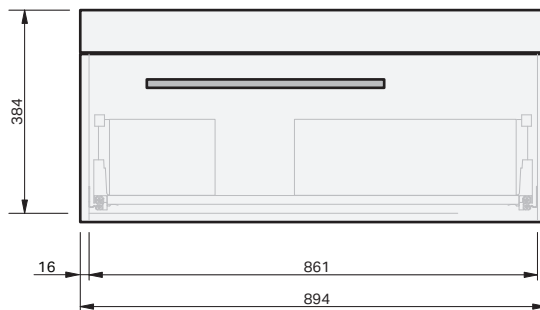

Riva Classic 46 Console 900L Wall 1 Drawer

CABINET SPECIFICATION

Product Features

Product Code	Ceramic Console / 1048
Product Description	Riva Classic 46 - 900L - Wall
Drawer Configuration	1 Drawer
Notes	Drawings depict cabinet only.

IMPORTANT NOTE: Throughout this guide, dimensions may vary by ± 2 mm. Please read the installation manual for detailed information on installing the product. St. Michel pursues a policy of continuing improvement in design and manufacturing of its products. The right is therefore reserved to vary specifications without notice.