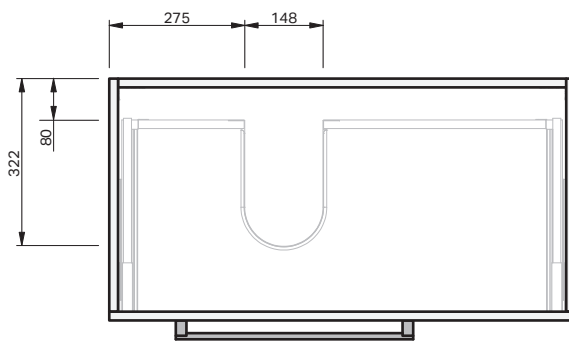

Riva Classic 46 Console 900L Wall 1 Drawer

CABINET SPECIFICATION

Product Features

Product Code	Ceramic Console / 1048
Product Description	Riva Classic 46 - 900L - Wall
Drawer Configuration	1 Drawer
Notes	Drawings depict cabinet only.

IMPORTANT NOTE: Throughout this guide, dimensions may vary by ± 2 mm. Please read the installation manual for detailed information on installing the product. St. Michel pursues a policy of continuing improvement in design and manufacturing of its products. The right is therefore reserved to vary specifications without notice.