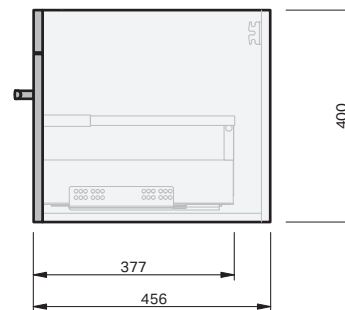

Riva Classic 46 Console 900L Wall 1 Drawer

CABINET SPECIFICATION

Product Features

Product Code	Ceramic Console / 1048
Product Description	Riva Classic 46 - 900L - Wall
Drawer Configuration	1 Drawer
Notes	Drawings depict cabinet only.

IMPORTANT NOTE: Throughout this guide, dimensions may vary by ± 2 mm. Please read the installation manual for detailed information on installing the product. St. Michel pursues a policy of continuing improvement in design and manufacturing of its products. The right is therefore reserved to vary specifications without notice.