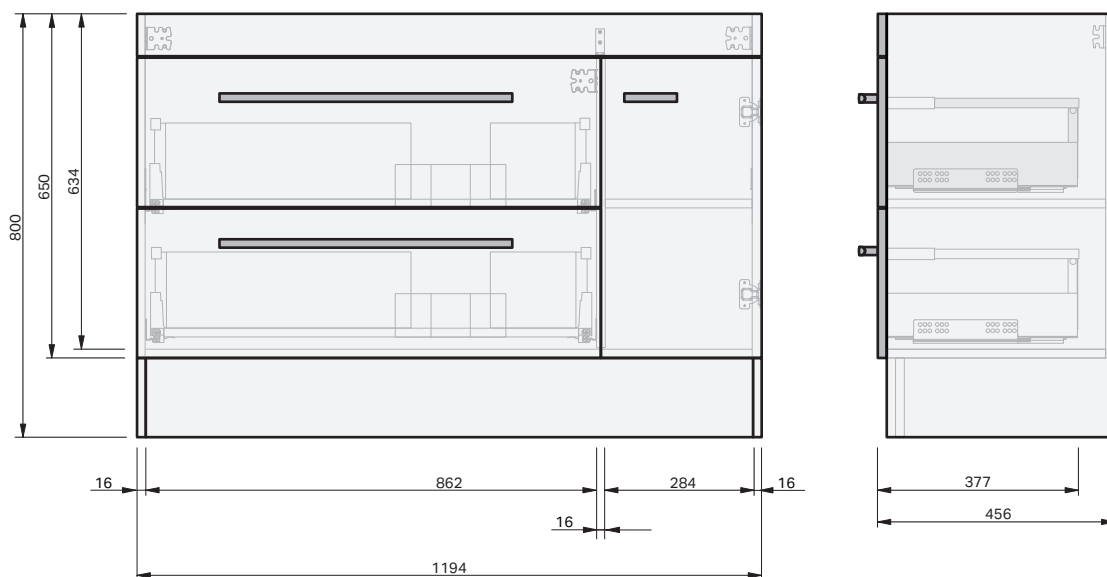

Riva Classic 46 Console

1200 Floor 1 Door 2 Drawer Left

CABINET SPECIFICATION

Product Features

Product Code	Mineral Cast Console / 1075 Ceramic Console / 1068
Product Description	Riva Classic 46 - 1200 - Floor
Drawer Configuration	1 Door / 2 Drawer Left
Notes	Drawings depict cabinet only.

IMPORTANT NOTE: Throughout this guide, dimensions may vary by ± 2 mm. Please read the installation manual for detailed information on installing the product. St. Michel pursues a policy of continuing improvement in design and manufacturing of its products. The right is therefore reserved to vary specifications without notice.