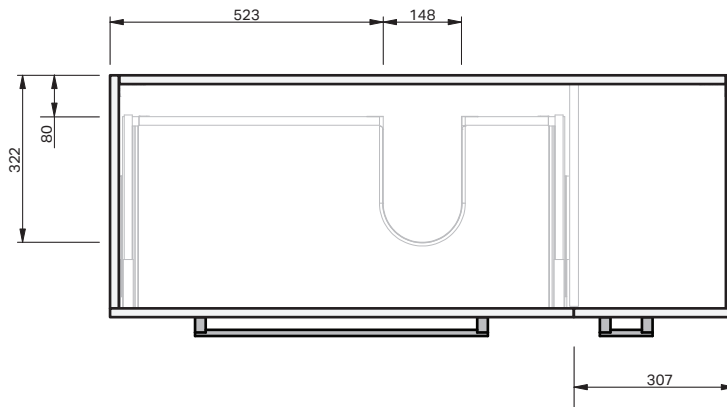

Riva Classic 46 Console

1200 Floor 1 Door 2 Drawer Left

CABINET SPECIFICATION

Product Features

Product Code	Mineral Cast Console / 1075 Ceramic Console / 1068
Product Description	Riva Classic 46 - 1200 - Floor
Drawer Configuration	1 Door / 2 Drawer Left
Notes	Drawings depict cabinet only.

IMPORTANT NOTE: Throughout this guide, dimensions may vary by ± 2 mm. Please read the installation manual for detailed information on installing the product. St. Michel pursues a policy of continuing improvement in design and manufacturing of its products. The right is therefore reserved to vary specifications without notice.