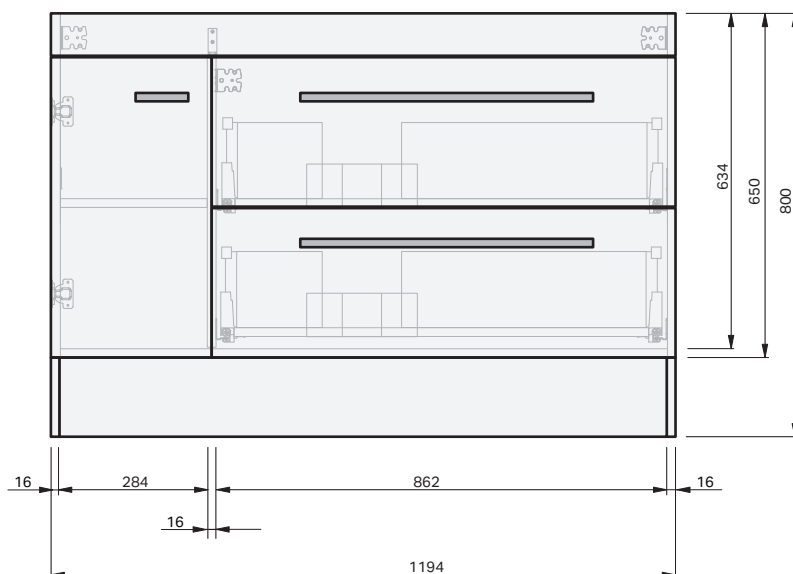

Riva Classic 46 Console

1200 Floor 1 Door 2 Drawer Right

CABINET SPECIFICATION

Product Features

| | |
|----------------------|---|
| Product Code | Mineral Cast Console / 1078 Ceramic Console / 1069 |
| Product Description | Riva Classic 46 - 1200 - Floor |
| Drawer Configuration | 1 Door / 2 Drawer Right |
| Notes | Drawings depict cabinet only. |

IMPORTANT NOTE: Throughout this guide, dimensions may vary by ± 2 mm. Please read the installation manual for detailed information on installing the product. St. Michel pursues a policy of continuing improvement in design and manufacturing of its products. The right is therefore reserved to vary specifications without notice.