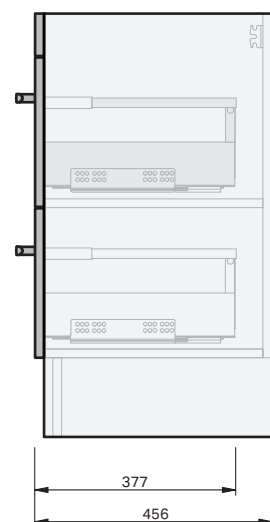

Riva Classic 46 Console

1200 Floor 1 Door 2 Drawer Right

CABINET SPECIFICATION

Product Features

| | |
|----------------------|---|
| Product Code | Mineral Cast Console / 1078 Ceramic Console / 1069 |
| Product Description | Riva Classic 46 - 1200 - Floor |
| Drawer Configuration | 1 Door / 2 Drawer Right |
| Notes | Drawings depict cabinet only. |

IMPORTANT NOTE: Throughout this guide, dimensions may vary by ± 2 mm. Please read the installation manual for detailed information on installing the product. St. Michel pursues a policy of continuing improvement in design and manufacturing of its products. The right is therefore reserved to vary specifications without notice.