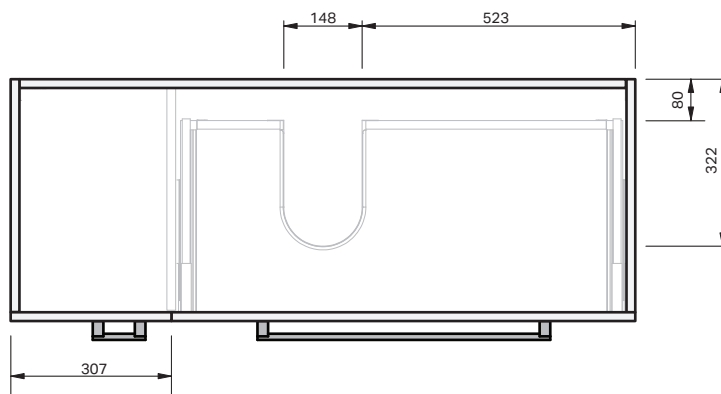

Riva Classic 46 Console

1200 Floor 1 Door 2 Drawer Right

CABINET SPECIFICATION

Product Features

| | |
|----------------------|---|
| Product Code | Mineral Cast Console / 1078 Ceramic Console / 1069 |
| Product Description | Riva Classic 46 - 1200 - Floor |
| Drawer Configuration | 1 Door / 2 Drawer Right |
| Notes | Drawings depict cabinet only. |

IMPORTANT NOTE: Throughout this guide, dimensions may vary by ± 2 mm. Please read the installation manual for detailed information on installing the product. St. Michel pursues a policy of continuing improvement in design and manufacturing of its products. The right is therefore reserved to vary specifications without notice.