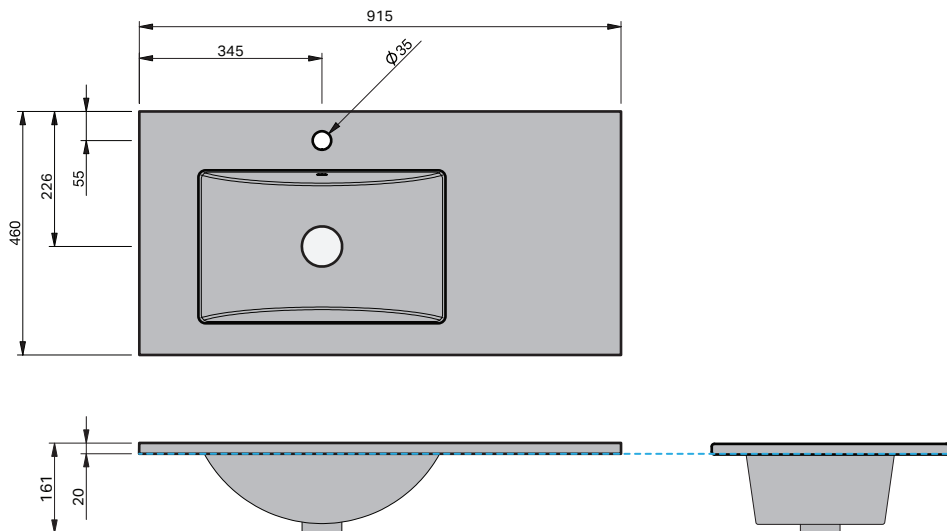

Rubik 900 Left

BASIN SPECIFICATION

Product Features

Product Code	Gloss White / 24201
Type of basin	Console
Material of basin	Ceramic
Capacity of basin	6.5 litre
Overflow Configuration	Overflow supplied Max tap flow rate of 9 ltrs / minute
Colour options	Gloss White

- The basin must be sealed to the top with an acetic cured silicone sealant.
- Epoxy type sealants must not be used.

INDICATES FURNITURE TOP SURFACE -----

IMPORTANT NOTE: Throughout this guide, dimensions may vary by ± 5 mm. Please read the installation manual for detailed information on installing the product. St. Michel pursues a policy of continuing improvement in design and manufacturing of its products. The right is therefore reserved to vary specifications without notice.