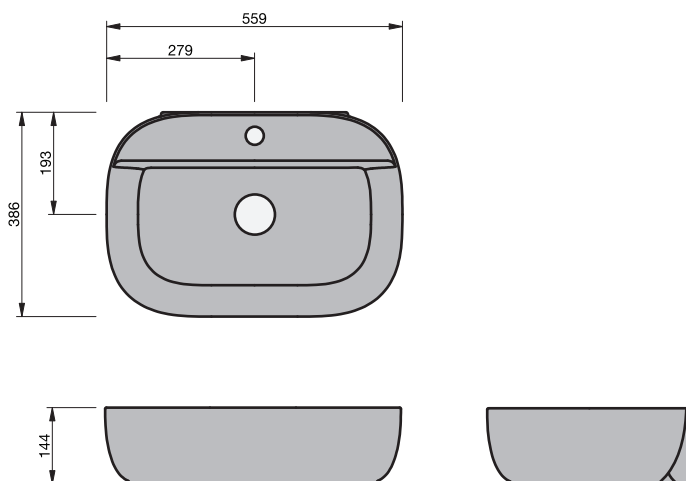

Glam 56R

BASIN SPECIFICATION

Product Features

Product Code	Gloss White / 11443
Type of basin	Vessel
Material of basin	Ceramic
Capacity of basin	14.6 litre
Overflow Configuration	No overflow
Colour Options	Gloss White

- The basin must be sealed to the top with an acetic cured silicone sealant.
- Epoxy type sealants must not be used.

INDICATES FURNITURE TOP SURFACE -----

IMPORTANT NOTE: Throughout this guide, dimensions may vary by ± 5 mm. Please read the installation manual for detailed information on installing the product. St. Michel pursues a policy of continuing improvement in design and manufacturing of its products. The right is therefore reserved to vary specifications without notice.