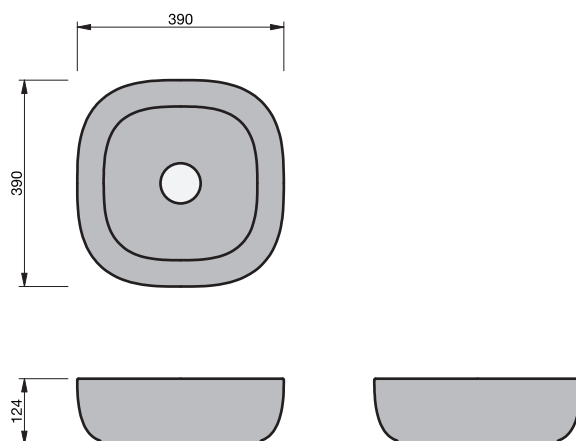

## BASIN SPECIFICATION

### Product Features

Product Code	Gloss White / 11455
Type of basin	Vessel
Material of basin	Ceramic
Capacity of basin	12.5 litre
Overflow Configuration	No overflow
Colour Options	Gloss White

- The basin must be sealed to the top with an acetic cured silicone sealant.
- Epoxy type sealants must not be used.

INDICATES FURNITURE TOP SURFACE -----

**IMPORTANT NOTE:** Throughout this guide, dimensions may vary by  $\pm 5$ mm. Please read the installation manual for detailed information on installing the product. St. Michel pursues a policy of continuing improvement in design and manufacturing of its products. The right is therefore reserved to vary specifications without notice.