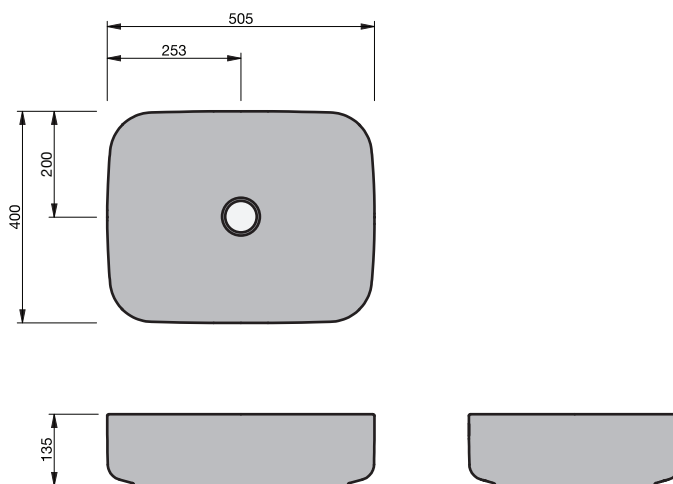

## BASIN SPECIFICATION

### Product Features

Product Code	Gloss White / 11571
Type of basin	Vessel
Material of basin	Ceramic
Capacity of basin	16.0 litre
Overflow Configuration	No Overflow
Colour Options	Gloss White

- The basin must be sealed to the top with an acetic cured silicone sealant.
- Epoxy type sealants must not be used.

INDICATES FURNITURE TOP SURFACE -----

**IMPORTANT NOTE:** Throughout this guide, dimensions may vary by  $\pm 5$ mm. Please read the installation manual for detailed information on installing the product. St. Michel pursues a policy of continuing improvement in design and manufacturing of its products. The right is therefore reserved to vary specifications without notice.