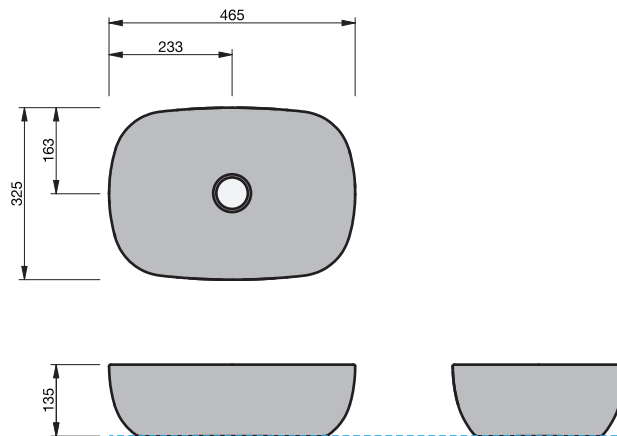

Helix

BASIN SPECIFICATION

Product Features

Product Code	Gloss White / 11574 Matte White / 11572 Matte Black / 11573
Type of basin	Vessel
Material of basin	Ceramic
Capacity of basin	10.0 litre
Overflow Configuration	No overflow
Colour Options	Gloss White Matte White Matte Black

- The basin must be sealed to the top with an acetic cured silicone sealant.
- Epoxy type sealants must not be used.

INDICATES FURNITURE TOP SURFACE -----

IMPORTANT NOTE: Throughout this guide, dimensions may vary by ± 5 mm. Please read the installation manual for detailed information on installing the product. St. Michel pursues a policy of continuing improvement in design and manufacturing of its products. The right is therefore reserved to vary specifications without notice.