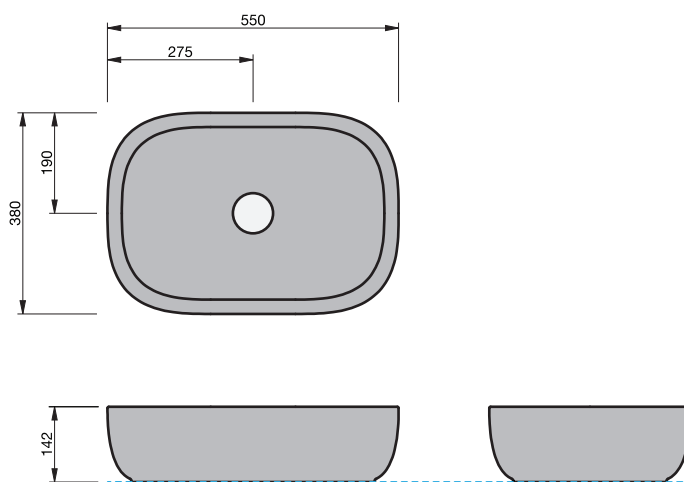

Glam 56

BASIN SPECIFICATION

Product Features

Product Code	Gloss White / 11440
Type of basin	Vessel
Material of basin	Ceramic
Capacity of basin	19.6 litre
Overflow Configuration	No overflow
Colour Options	Gloss White

- The basin must be sealed to the top with an acetic cured silicone sealant.
- Epoxy type sealants must not be used.

INDICATES FURNITURE TOP SURFACE -----

IMPORTANT NOTE: Throughout this guide, dimensions may vary by ± 5 mm. Please read the installation manual for detailed information on installing the product. St. Michel pursues a policy of continuing improvement in design and manufacturing of its products. The right is therefore reserved to vary specifications without notice.