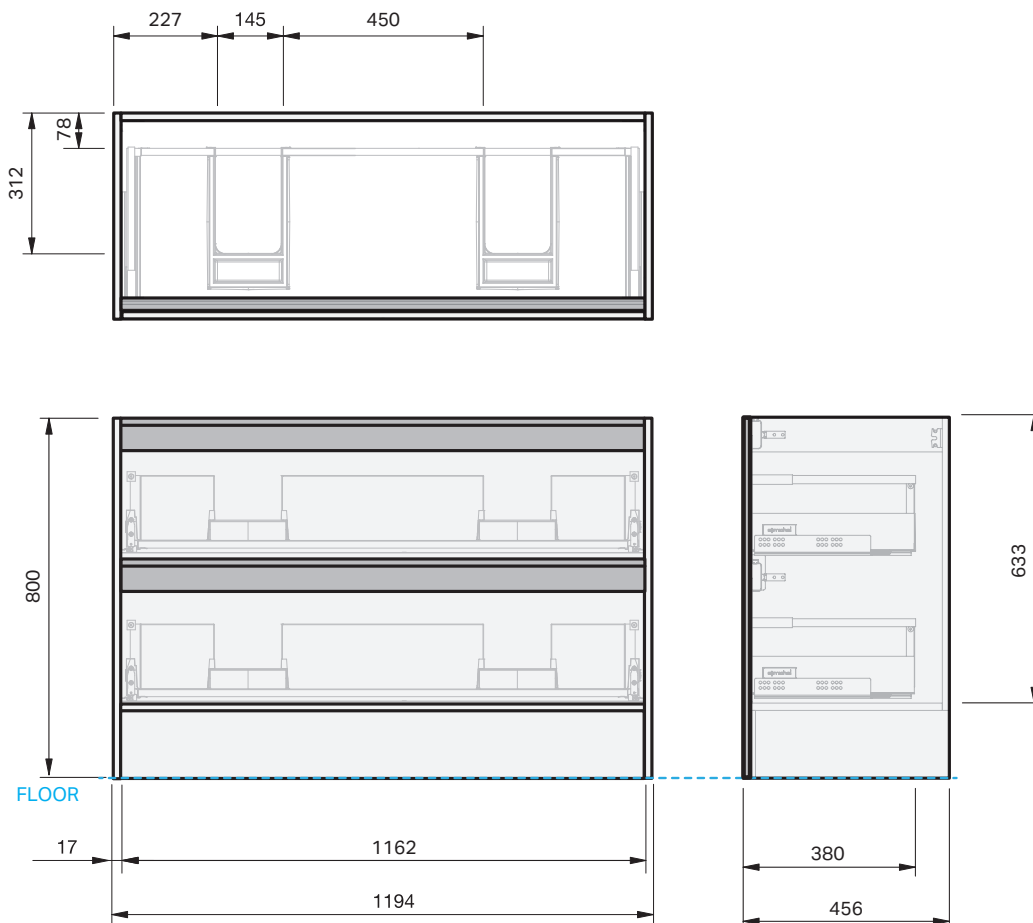

City 46 Console 1200DB Floor 2 Drawer

CABINET SPECIFICATION

Product Features

Product Code	Console Vanity / 2210
Product Description	City 46 - 1200DB - Floor
Drawer Configuration	2 Drawer
Notes:	Drawings depict cabinet only.

IMPORTANT NOTE: Throughout this guide, dimensions may vary by ± 2 mm. Please read the installation manual for detailed information on installing the product. St. Michel pursues a policy of continuing improvement in design and manufacturing of its products. The right is therefore reserved to vary specifications without notice.