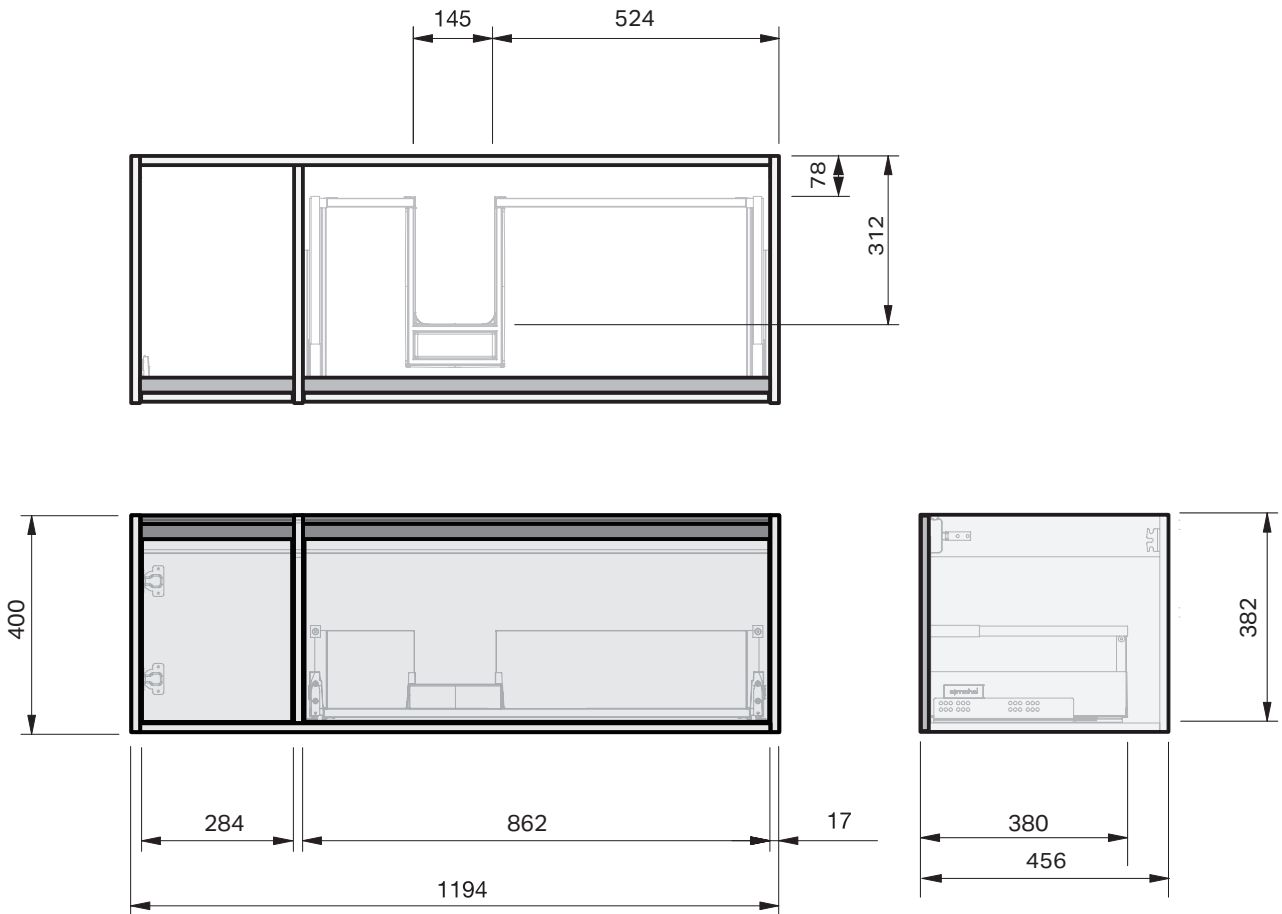

City 46 Console

1200 Wall 1 Door 1 Drawer Right

CABINET SPECIFICATION

Product Features

Product Code	Console Vanity / 2230
Product Description	City 46 - 1200 - Wall
Drawer Configuration	1 Door / 1 Drawer Right
Notes:	Drawings depict cabinet only.

IMPORTANT NOTE: Throughout this guide, dimensions may vary by ± 2 mm. Please read the installation manual for detailed information on installing the product. St. Michel pursues a policy of continuing improvement in design and manufacturing of its products. The right is therefore reserved to vary specifications without notice.