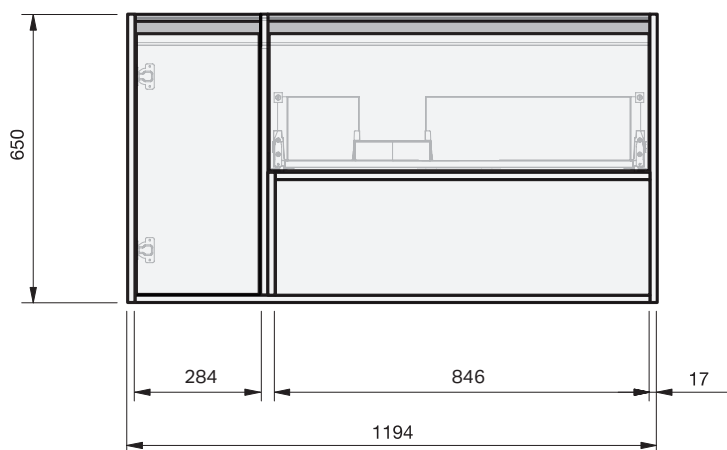

City 46 Console

1200 Maxi Wall 1 Door 1 Drawer Right + 1 Open Storage

CABINET SPECIFICATION

Product Features

Product Code	Console Vanity / 2231
Product Description	City 46 - 1200 - Maxi Wall
Drawer Configuration	1 Door / 1 Drawer Right + 1 Open Storage
Notes:	Drawings depict cabinet only.

IMPORTANT NOTE: Throughout this guide, dimensions may vary by ± 2 mm. Please read the installation manual for detailed information on installing the product. St. Michel pursues a policy of continuing improvement in design and manufacturing of its products. The right is therefore reserved to vary specifications without notice.