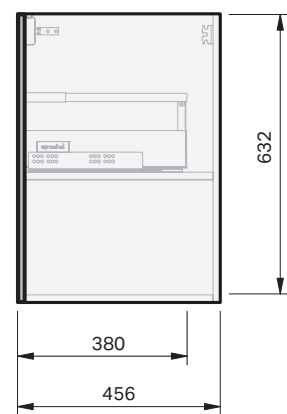

City 46 Console

1200 Maxi Wall 1 Door 1 Drawer Right + 1 Open Storage

CABINET SPECIFICATION

Product Features

Product Code	Console Vanity / 2231
Product Description	City 46 - 1200 - Maxi Wall
Drawer Configuration	1 Door / 1 Drawer Right + 1 Open Storage
Notes:	Drawings depict cabinet only.

IMPORTANT NOTE: Throughout this guide, dimensions may vary by ± 2 mm. Please read the installation manual for detailed information on installing the product. St. Michel pursues a policy of continuing improvement in design and manufacturing of its products. The right is therefore reserved to vary specifications without notice.