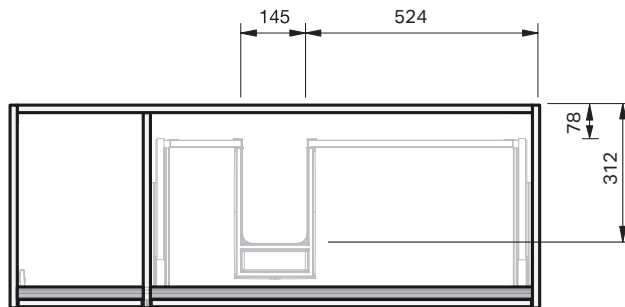

City 46 Console

1200 Maxi Wall 1 Door 1 Drawer Right + 1 Open Storage

CABINET SPECIFICATION

Product Features

Product Code	Console Vanity / 2231
Product Description	City 46 - 1200 - Maxi Wall
Drawer Configuration	1 Door / 1 Drawer Right + 1 Open Storage
Notes:	Drawings depict cabinet only.

IMPORTANT NOTE: Throughout this guide, dimensions may vary by ± 2 mm. Please read the installation manual for detailed information on installing the product. St. Michel pursues a policy of continuing improvement in design and manufacturing of its products. The right is therefore reserved to vary specifications without notice.