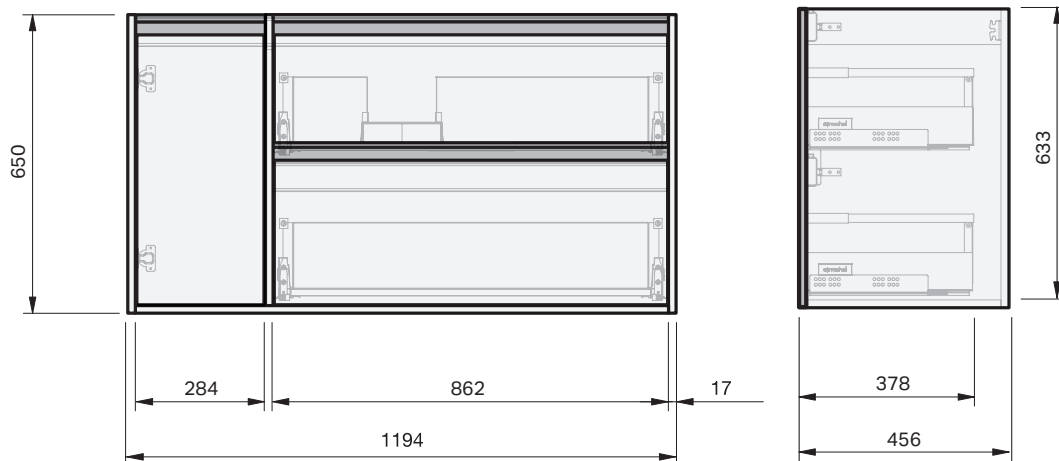

City 46 Console

1200 Maxi Wall 1 Door 2 Drawer Right

CABINET SPECIFICATION

Product Features

Product Code	Console Vanity / 2232
Product Description	City 46 - 1200 - Maxi Wall
Drawer Configuration	1 Door / 2 Drawer Right
Notes:	Drawings depict cabinet only.

IMPORTANT NOTE: Throughout this guide, dimensions may vary by ± 2 mm. Please read the installation manual for detailed information on installing the product. St. Michel pursues a policy of continuing improvement in design and manufacturing of its products. The right is therefore reserved to vary specifications without notice.