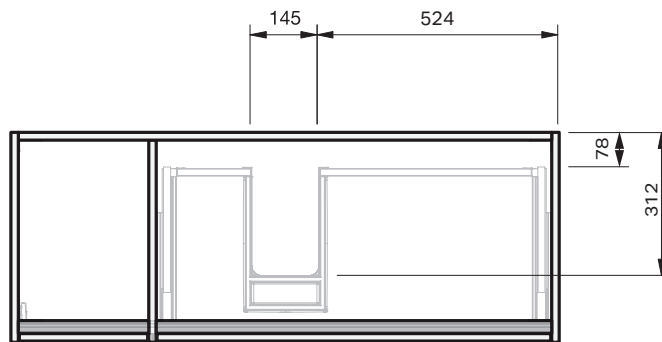

City 46 Console

1200 Maxi Wall 1 Door 2 Drawer Right

CABINET SPECIFICATION

Product Features

Product Code	Console Vanity / 2232
Product Description	City 46 - 1200 - Maxi Wall
Drawer Configuration	1 Door / 2 Drawer Right
Notes:	Drawings depict cabinet only.

IMPORTANT NOTE: Throughout this guide, dimensions may vary by ± 2 mm. Please read the installation manual for detailed information on installing the product. St. Michel pursues a policy of continuing improvement in design and manufacturing of its products. The right is therefore reserved to vary specifications without notice.