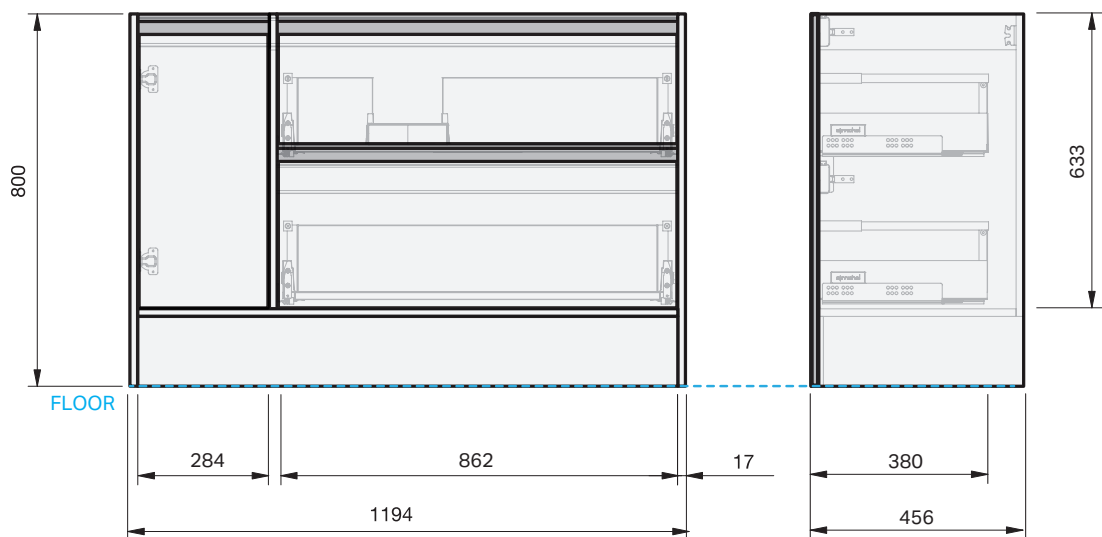

City 46 Console

1200 Floor 1 Door 2 Drawer Right

CABINET SPECIFICATION

Product Features	
Product Code	Console Vanity / 2233
Product Description	City 46 - 1200 - Floor
Drawer Configuration	1 Door / 2 Drawer Right
Notes:	Drawings depict cabinet only.

IMPORTANT NOTE: Throughout this guide, dimensions may vary by ± 2 mm. Please read the installation manual for detailed information on installing the product. St. Michel pursues a policy of continuing improvement in design and manufacturing of its products. The right is therefore reserved to vary specifications without notice.