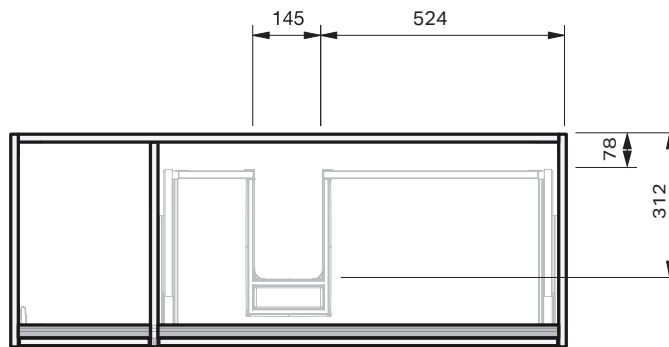

City 46 Console

1200 Floor 1 Door 2 Drawer Right

CABINET SPECIFICATION

Product Features	
Product Code	Console Vanity / 2233
Product Description	City 46 - 1200 - Floor
Drawer Configuration	1 Door / 2 Drawer Right
Notes:	Drawings depict cabinet only.

IMPORTANT NOTE: Throughout this guide, dimensions may vary by ± 2 mm. Please read the installation manual for detailed information on installing the product. St. Michel pursues a policy of continuing improvement in design and manufacturing of its products. The right is therefore reserved to vary specifications without notice.