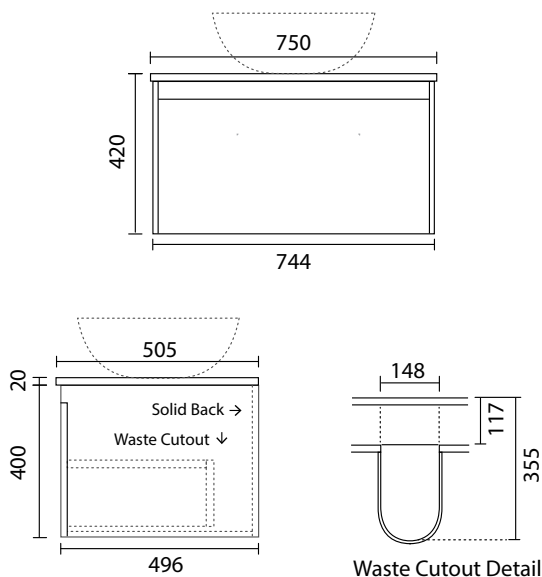

750 Vanity 1DRW WITH SOLID SURFACE TOP

750mm W x 505mm D x 420mm H

Specifications

FEATURES AND BENEFITS

- Solid Surface top
- Cabinet made in New Zealand
- Soft close drawer
- 5 year warranty

Options:

SOLID SURFACE TOPS

Mode Solid Top vanities include a Solid Surface top. Tap and waste holes can easily be drilled using a Bi-Metal holesaw or top can be cut out for inset basins on site by installer using a jigsaw.

BASIN OPTIONS & PLACEMENT