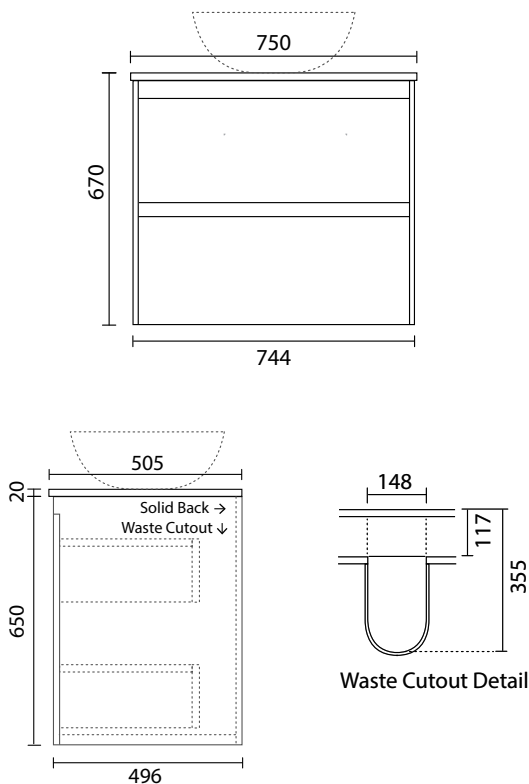

750 Vanity 2DRW WITH SOLID SURFACE TOP

750mm W x 505mm D x 670mm H

Specifications

FEATURES AND BENEFITS

- Solid Surface top
- Cabinet made in New Zealand
- Soft close drawer
- 5 year warranty

Options:

SOLID SURFACE TOPS

Mode Solid Top vanities include a Solid Surface top. Tap and waste holes can easily be drilled using a Bi-Metal holesaw or top can be cut out for inset basins on site by installer using a jigsaw.

BASIN OPTIONS & PLACEMENT