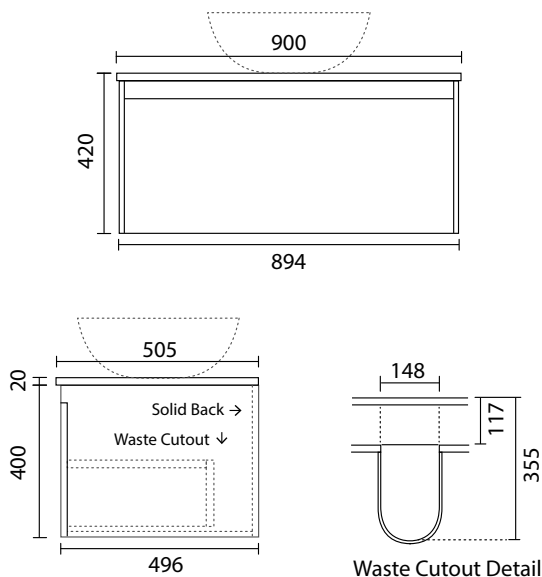

Specifications