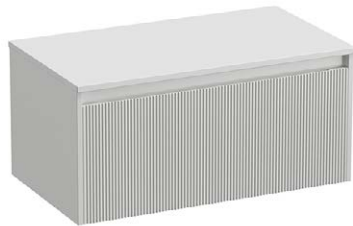

## MODE VANITIES

Designed for simplicity and versatility, Mode offers a clean, contemporary vanity solution with practical configurations and everyday appeal. Built to last with cabinets made right here in New Zealand.

### 900 Vanity 1DRW WITH SOLID SURFACE TOP

900mm W x 505mm D x 420mm H