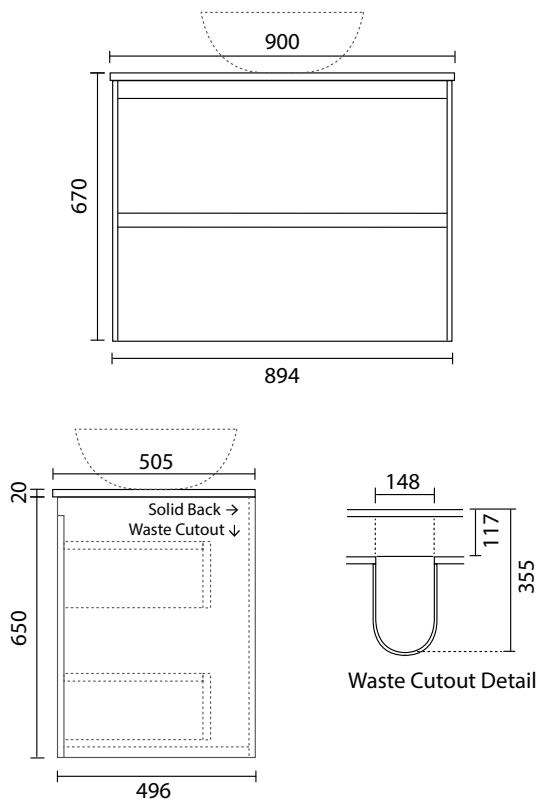

900 Vanity 2DRW WITH SOLID SURFACE TOP

900mm W x 505mm D x 670mm H

Specifications

FEATURES AND BENEFITS

- Solid Surface top
- Cabinet made in New Zealand
- Soft close drawer
- 5 year warranty

Options:

SOLID SURFACE TOPS

Mode Solid Top vanities include a Solid Surface top. Tap and waste holes can easily be drilled using a Bi-Metal holesaw or top can be cut out for inset basins on site by installer using a jigsaw.

BASIN OPTIONS & PLACEMENT