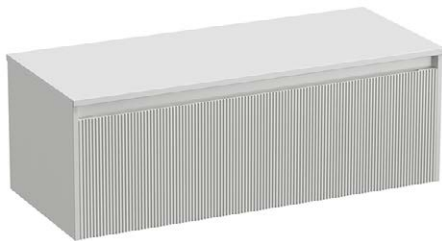

MODE VANITIES

Designed for simplicity and versatility, Mode offers a clean, contemporary vanity solution with practical configurations and everyday appeal. Built to last with cabinets made right here in New Zealand.

1200 Vanity 1DRW WITH SOLID SURFACE TOP

1200mm W x 505mm D x 420mm H

Specifications

FEATURES AND BENEFITS

- Solid Surface top
- Cabinet made in New Zealand
- Soft close drawer
- 5 year warranty

Options:

SOLID SURFACE TOPS

Mode Solid Top vanities include a Solid Surface top. Tap and waste holes can easily be drilled using a Bi-Metal holesaw or top can be cut out for inset basins on site by installer using a jigsaw.

BASIN OPTIONS & PLACEMENT