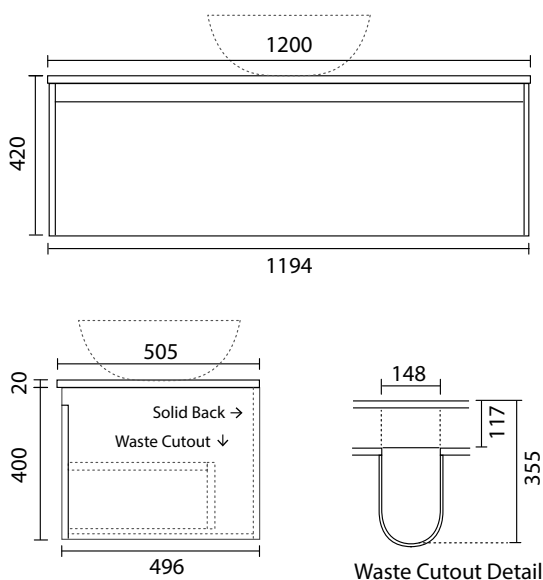

1200 Vanity 1DRW WITH SOLID SURFACE TOP

1200mm W x 505mm D x 420mm H

Specifications

FEATURES AND BENEFITS

- Solid Surface top
- Cabinet made in New Zealand
- Soft close drawer
- 5 year warranty

Options:

SOLID SURFACE TOPS

Mode Solid Top vanities include a Solid Surface top. Tap and waste holes can easily be drilled using a Bi-Metal holesaw or top can be cut out for inset basins on site by installer using a jigsaw.

BASIN OPTIONS & PLACEMENT