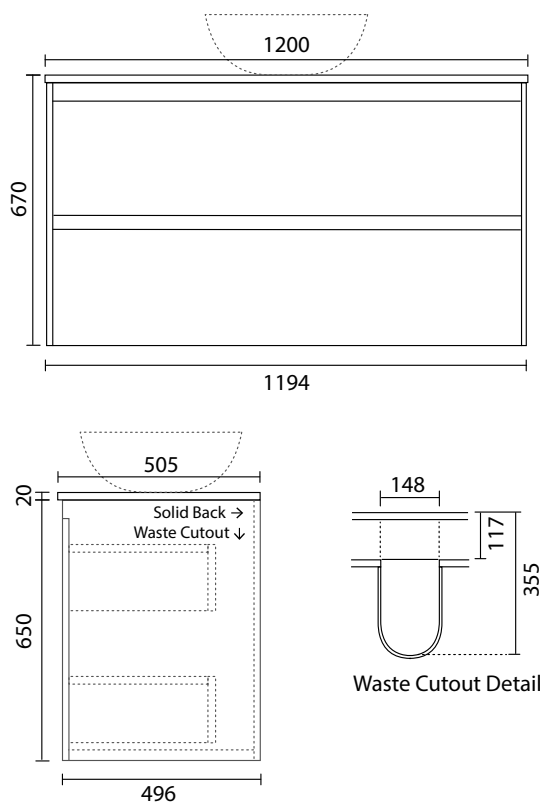

Specifications