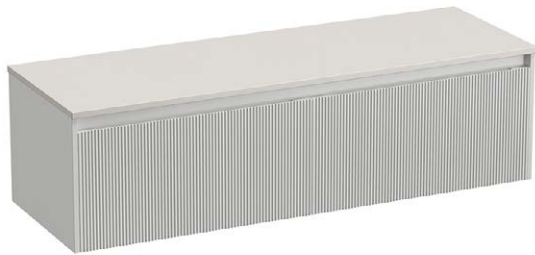

MODE VANITIES

Designed for simplicity and versatility, Mode offers a clean, contemporary vanity solution with practical configurations and everyday appeal. Built to last with cabinets made right here in New Zealand.

1500SB Vanity 2DRW WITH SOLID SURFACE TOP

1500mm W x 505mm D x 420mm H

FEATURES AND BENEFITS

- Solid Surface top
- Cabinet made in New Zealand
- Soft close drawer
- 5 year warranty

Options:

SOLID SURFACE TOPS

Mode Solid Top vanities include a Solid Surface top. Tap and waste holes can easily be drilled using a Bi-Metal holesaw or top can be cut out for inset basins on site by installer using a jigsaw.

BASIN OPTIONS & PLACEMENT

Mode Solid Top vanities exclude basins which need to be purchased separately. Basins need to be mounted above the centre of the drawer/s waste cutout.

Specifications

FRONT PANEL

Finishing:

COLOUR OPTIONS

SOLID SURFACE TOP COLOURS