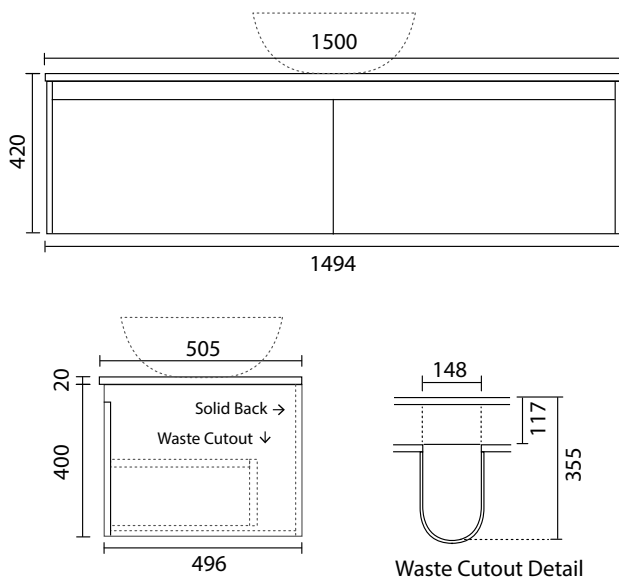

Specifications