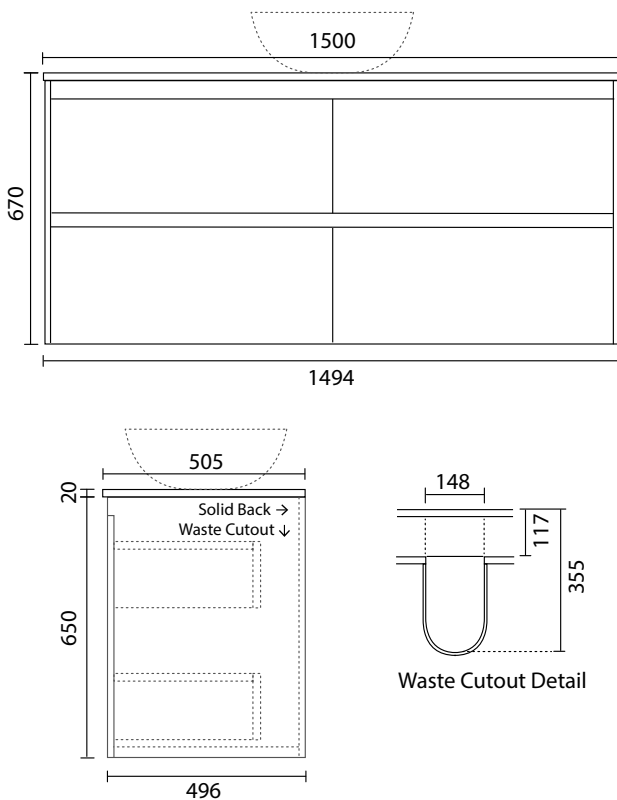

Specifications