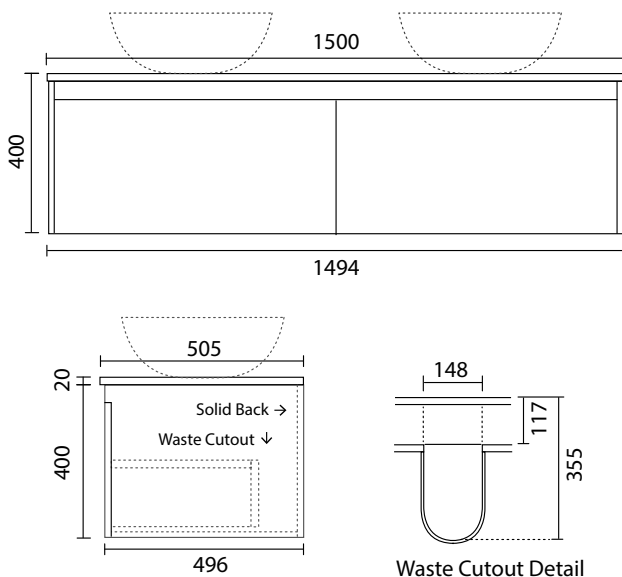

Specifications