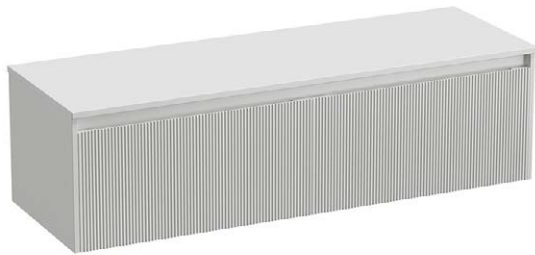

MODE VANITIES

Designed for simplicity and versatility, Mode offers a clean, contemporary vanity solution with practical configurations and everyday appeal. Built to last with cabinets made right here in New Zealand.

1500DB Vanity 2DRW WITH SOLID SURFACE TOP

1500mm W x 505mm D x 420mm H

FEATURES AND BENEFITS

- Solid Surface top
- Cabinet made in New Zealand
- Soft close drawer
- 5 year warranty

Options:

SOLID SURFACE TOPS

Mode Solid Top vanities include a Solid Surface top. Tap and waste holes can easily be drilled using a Bi-Metal holesaw or top can be cut out for inset basins on site by installer using a jigsaw.

BASIN OPTIONS & PLACEMENT