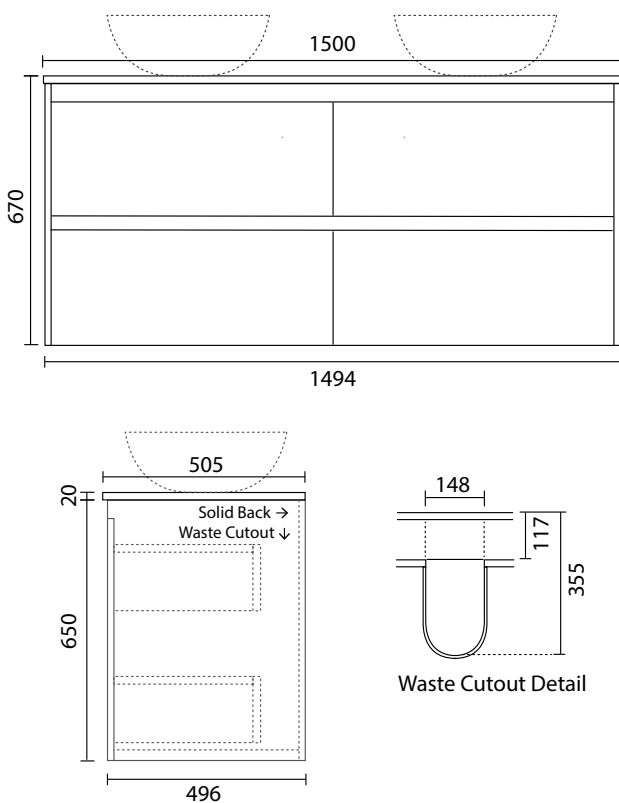

Specifications