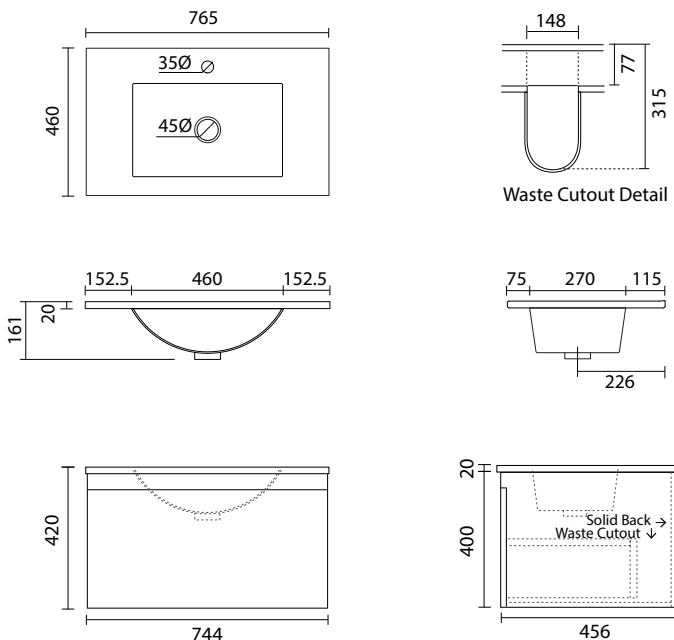

Specifications