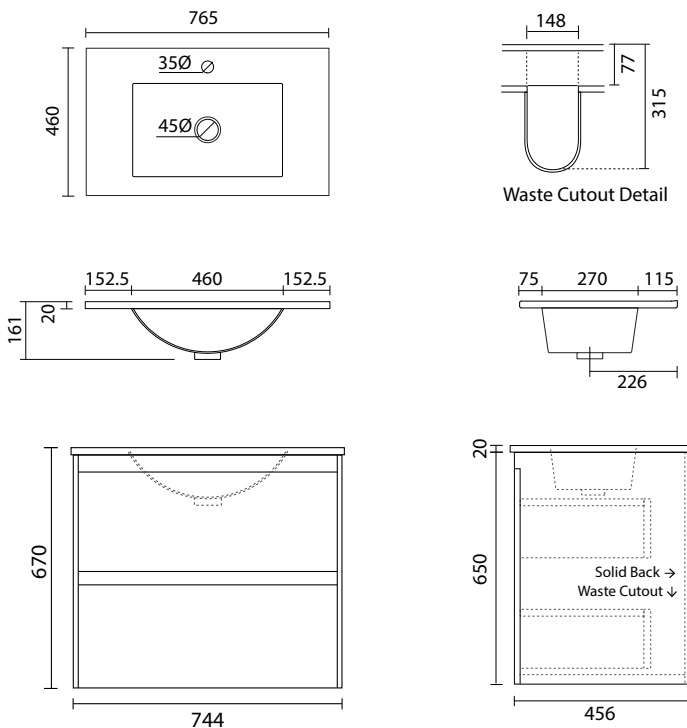

Specifications