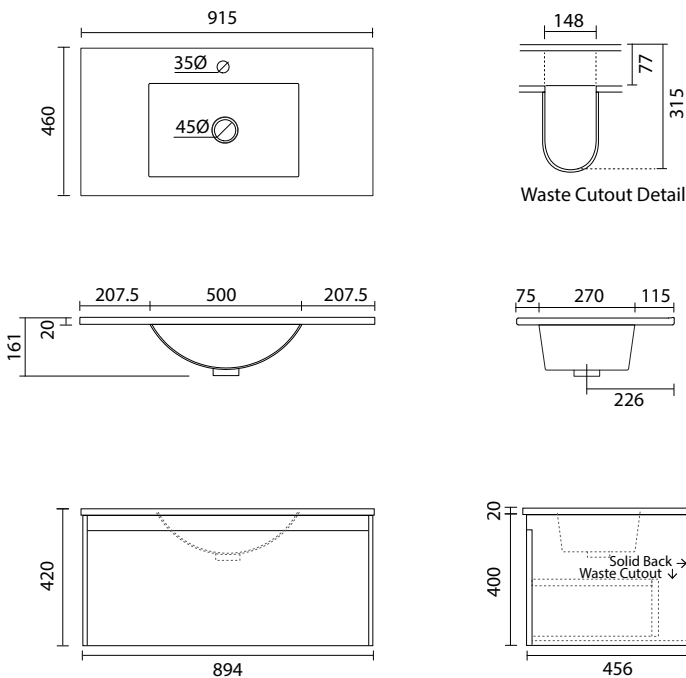

Specifications