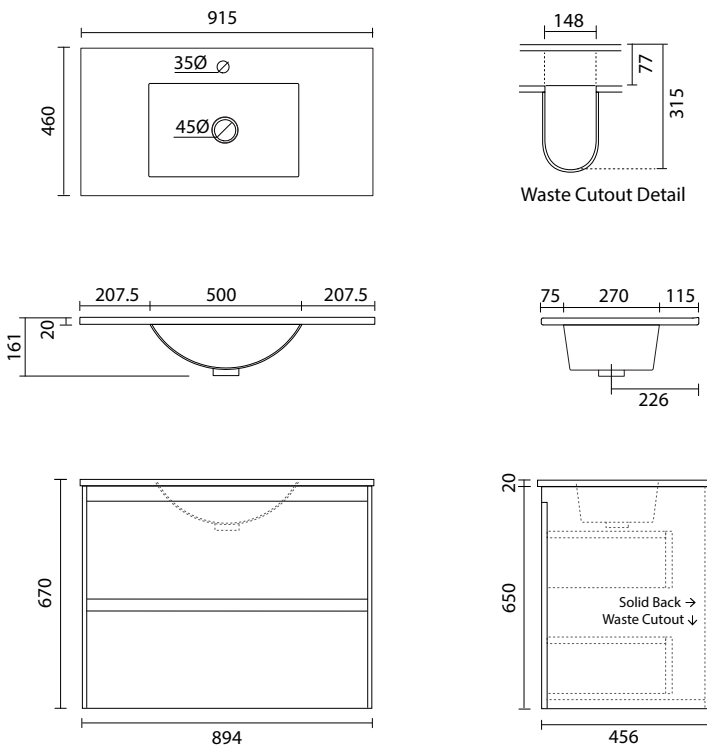

Specifications