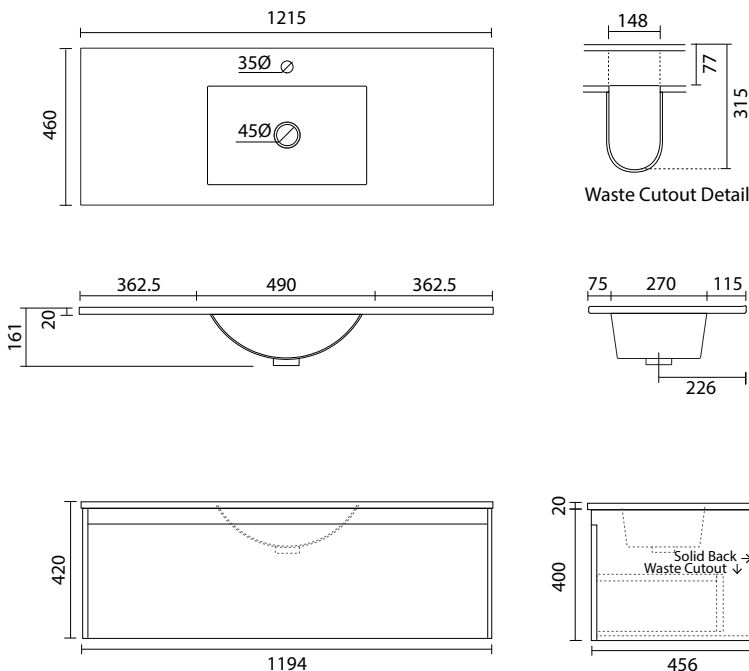

Specifications