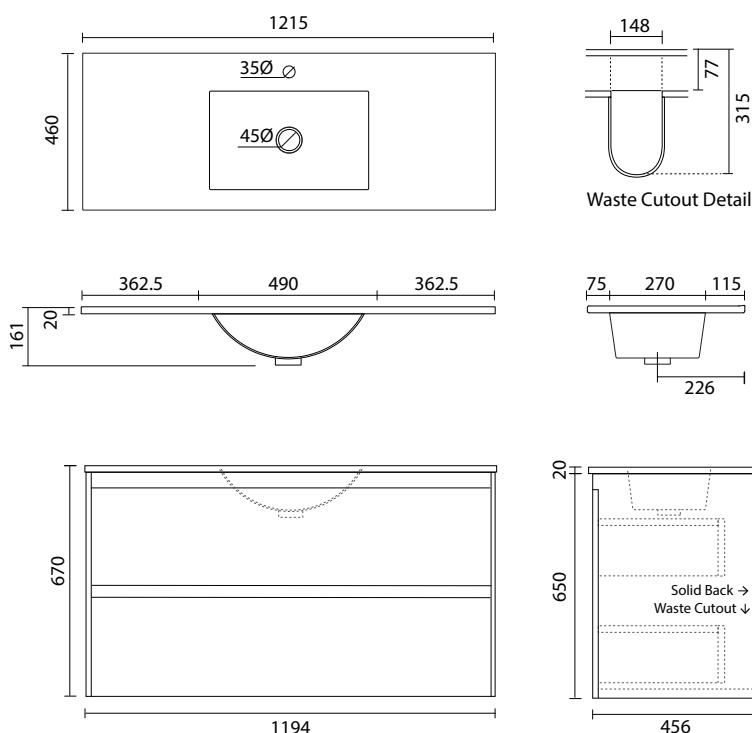

Specifications

FEATURES AND BENEFITS

- Rubik Ceramic Basin available in White Gloss & White Matte finishes.
- Basins supplied with taphole.
- Overflow with flow rate of 9L per minute.
- Cabinet made in New Zealand.
- Soft close drawer.
- 5 year warranty.

Options:

FRONT PANEL

BASIN OPTIONS

Finishing:

COLOUR OPTIONS

- WHITE (WHT)
- PISTACHIO (PSC)
- ATMOSS (ATM)
- BAROQUE (BRQ)
- RANFURLLY OAK (RFO)

Tapware & waste not included.